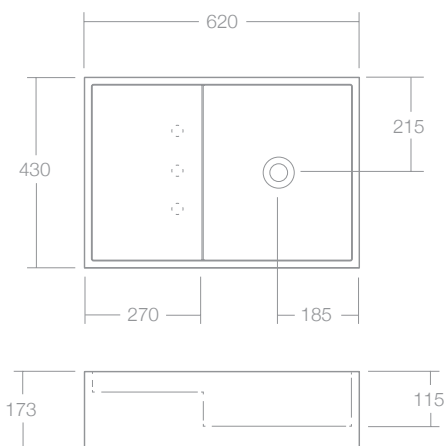

The CDesign 620 wall hung basin represents simple geometric form with flexible design. It is both contemporary and functional and will suit all bathroom types from residential to commercial projects.

Manufactured from solid surface it has a smooth matt finish that is exceptionally hard wearing, durable and is also available with Softskin options.

The CDesign 620 can be ordered with a left or right hand bowl and can be wall mounted or installed with the corresponding CDesign furniture with wall or hob mounted taps. For ultimate flexibility it can be supplied with or without tap or fixing holes and is supplied with a polished chrome pop up plug and waste and wall basin fixing bolts.

Dimensions

Width: 620mm
 Depth: 430mm
 Height: 173mm

Features

Designer:	Omvivo with Carr Design Group
Colour:	White
Material:	Solid Surface
Softskin Available:	Yes. Charcoal and Tapestry beige
Finish:	Matt
Overflow:	Yes
Tap Holes:	0, 1 or 3
Waste Size:	32mm
Waste Supplied:	Yes