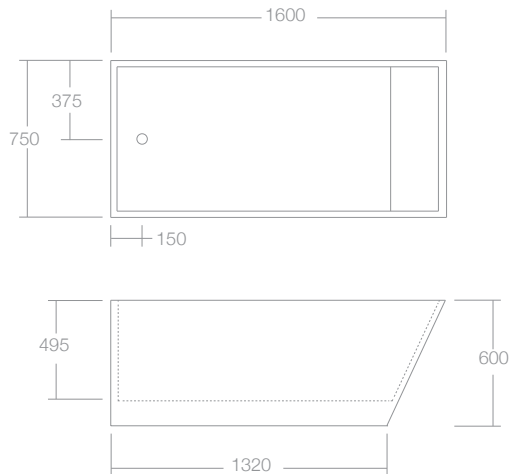

The Latis 1600 bath is a beautiful freestanding bath created from solid surface. It's luxuriously deep yet compact to complement both modern and traditional bathrooms.

The Latis 1600 bath was designed to partner the Latis trestle and basins to make a complete suite of luxury pieces for the bathroom. The bath and trestle vanity both have clean angled lines that contrast and complement the sculptural form of the basins. The bath is supplied with a white solid surface pop up plug and waste and has an overflow.

Dimensions

Width: 1600mm
Depth: 750mm
Height: 600mm

Features

Colour:	White
Material:	Solid surface
Softskin Available:	Yes. Charcoal and tapestry beige
Finish:	Matt
Overflow:	No
Waste Size:	32mm
Waste Supplied:	Yes