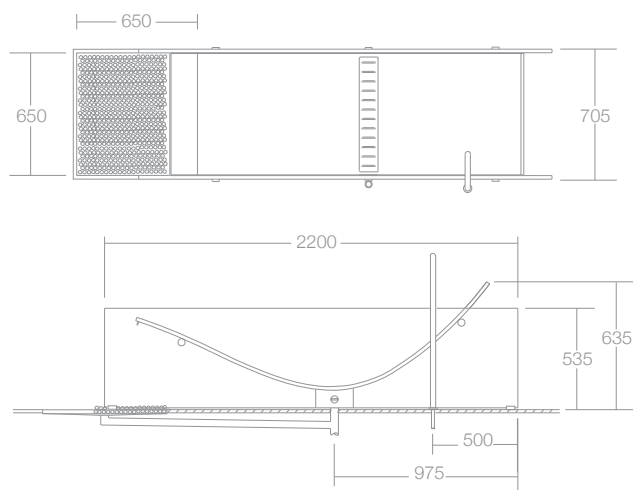

The signature Le cob bath is an extremely luxurious piece for the bathroom and creates not only a unique bathing experience but a unique statement piece for your contemporary bathroom.

The soothing cascade overflow is naturally therapeutic, reminiscent of a river, as the water falls onto the pebbles below. Created from solid surface and glass, the Le cob bath is supplied with a waste, overflow drain tray and pebbles.

## Dimensions

Width: 2200mm  
 Depth: 705mm  
 Height: 635mm

## Features

Material: Solid surface base, clear glass sides and charcoal pebbles  
 Overflow: Yes (overflow drain tray)  
 Waste Size: 32mm  
 Waste Supplied: Yes