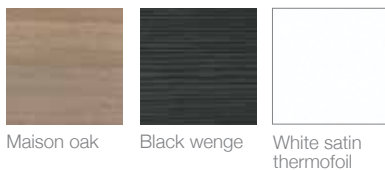

In Australia, the Neo range is available exclusively through Reece Bathrooms.

Dimensions

Width: 1400mm
 Depth: 450mm
 Height: 500mm

Features

Finishes:

Internal drawer finish:

Material:

Laminate and Thermofoil