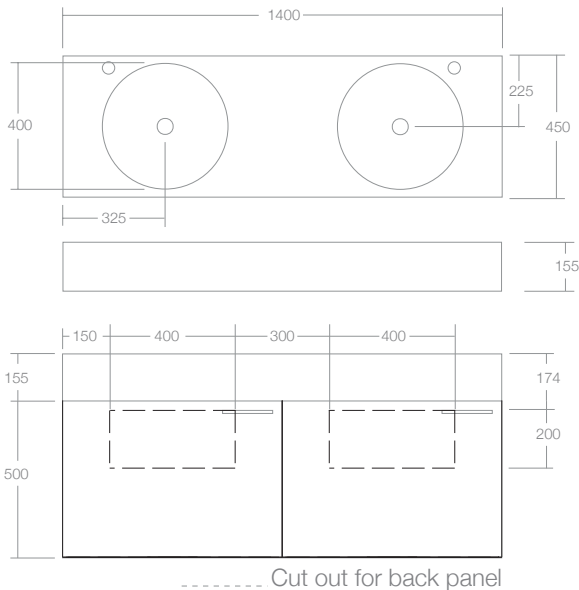

The Neo 1400 double cabinet combines function with exclusive, uncomplicated design and is specifically designed to partner the Neo 1400 double basin, giving you a beautiful statement piece, or simply an attractive and practical choice for the modern bathroom.

The Neo 1400 cabinet is designed to be wall mounted and features sleek drawers with soft close mechanisms and an internal adjustable shelf offering ample storage. It is available in three finishes and has polished chrome and matt black handles to choose from.

In Australia, the Neo range is available exclusively through Reece Bathrooms.

Dimensions

Width: 1400mm
 Depth: 450mm
 Height: 500mm

Features

Finishes:

Internal drawer finish:

Material:

Laminate and Thermofoil