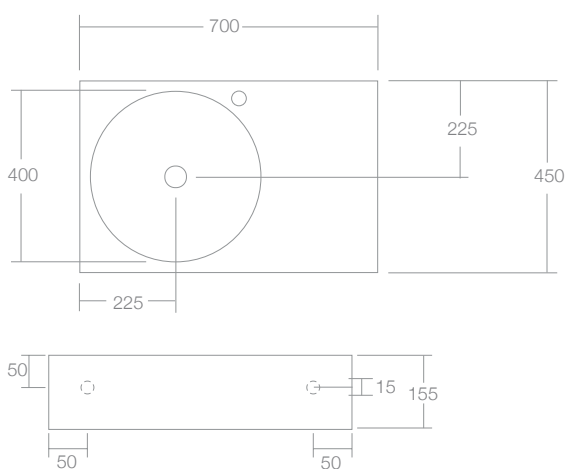

Neo 700 offset basin features a left or right hand bowl and can be wall mounted or installed onto a bench top. The basin is designed to complement the Neo cabinetry. It is supplied with or without tap or fixing holes, polished chrome pop up plug and waste and wall basin fixing bolts.

In Australia, the Neo range is available exclusively through Reece Bathrooms.

Dimensions

Width:	700mm	Bowl Dimensions:	400mm
Depth:	450mm	Capacity:	8 litres
Height:	155mm		

Features

Colour:	White
Material:	Solid Surface
Softskin Available:	Yes. Charcoal and Tapestry Beige
Finish:	Matt
Overflow:	Yes
Tap Holes:	0 or 1 Left hand bowl, right hand tap hole Right hand bowl, right hand tap hole
Waste Size:	32mm
Waste Supplied:	Yes
Options:	Solid surface white waste cap