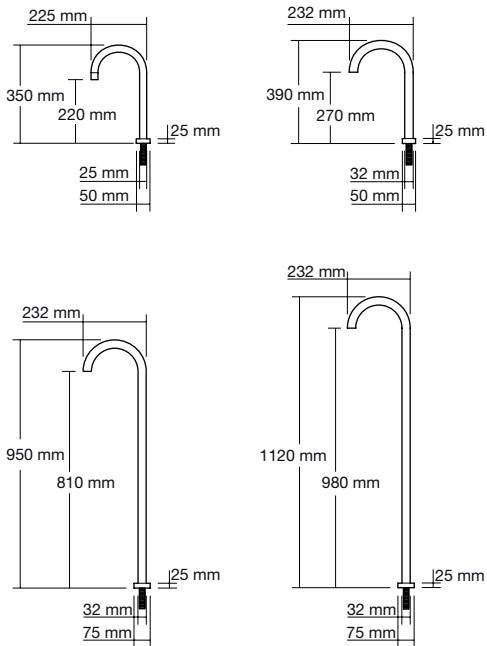

Ulisse Hob and Floor Outlets

Available finishes

Polished chrome.

Assembly

Ulisse Hob and Floor Outlets' assembly includes:

- Outlet
- Flange
- Water saving aerator

Cleaning

Polished Chrome - Clean with warm soapy water, or non acidic, mild detergent and a soft cloth. Finish by cleaning off detergents with a soft wet cloth and towel dry.

Additional information and recommended fittings

Ulisse hob and floor outlets are perfect for most baths and many vessels, and are specifically designed to partner most of the Omvivo vessel and bath collection. The Ulisse hob and floor outlets can be fixed into position or installed to swivel. Each Ulisse outlet is rated 5* and uses 5 litres per minute. To use with a bath simply remove the aerator and replace with a standard bath aerator. The outlets suit a standard 1/2 inch BSP threaded male or female fitting.

Important

This is not an installation guide.
Please contact OMVIVO for technical details.
Product specifications are subject to alteration without notice.

©OMVIVO Pty Ltd. 1997.

Omvivo Pty Ltd Schiavello Complex T: + 61 3 9339 8130
1 Sharps Road Tullamarine F: + 61 3 9330 8611
Victoria Australia 3043 info@omvivo.com

www.omvivo.com

Note: due to varying manufacturing methods, the dimensions illustrated here are nominal and subject to change. Omvivo has detailed, to the best of its ability, the most approximate measurement possible for each product given the method of manufacturing used.