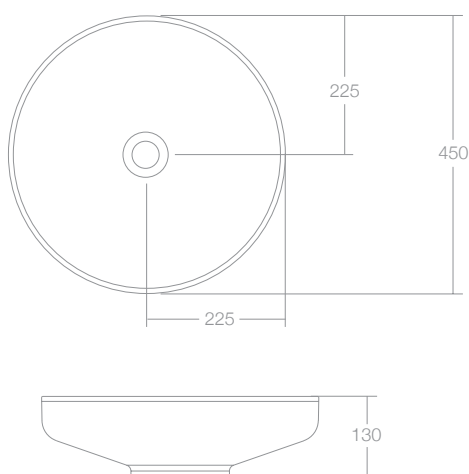

The Venice 450 round countertop basin is a classic sculptural piece with smooth flowing lines which will give your bathroom a contemporary luxurious feel.

Manufactured from solid surface it has a smooth matt finish that is exceptionally hard wearing, durable and is also available with Softskin options.

Venice 450 is designed to be bench mounted and perfectly suit the Venice furniture. It is supplied with a polished chrome pop up plug and waste.

In Australia, the Venice collection is available exclusively through Reece Bathrooms.

Dimensions

Diameter: 450mm
 Height: 130mm

Features

Colour: White
 Material: Solid surface
 Softskin Available: Yes. Charcoal and Tapestry beige
 Finish: Matt
 Overflow: no
 Waste Size: 32mm
 Waste Supplied: Yes