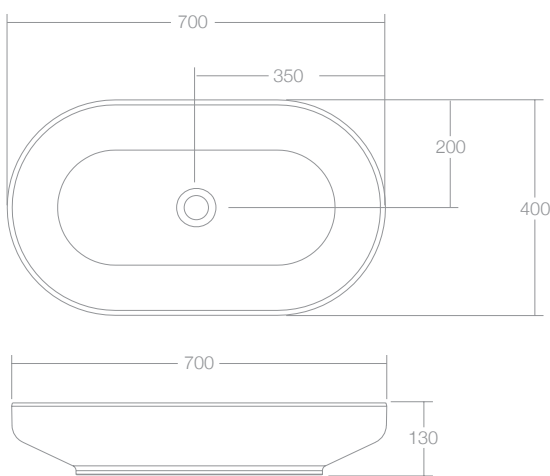

The Venice 700 oval countertop basin is an elegant elongated sculptural piece with smooth flowing lines and is the ultimate statement for the classic contemporary bathroom.

Manufactured from solid surface it has a smooth matt finish that is exceptionally hard wearing, durable and is also available with Softskin options.

Venice 700 is designed to be bench mounted and perfectly suit the Venice furniture. It is supplied with a polished chrome pop up plug and waste.

In Australia, the Venice collection is available exclusively through Reece Bathrooms.

Dimensions

Width: 700mm

Depth: 400mm

Height: 130mm

Features

Colour:	White
Material:	Solid surface
Softskin Available:	Yes. Charcoal and Tapestry beige
Finish:	Matt
Overflow:	no
Waste Size:	32mm
Waste Supplied:	Yes