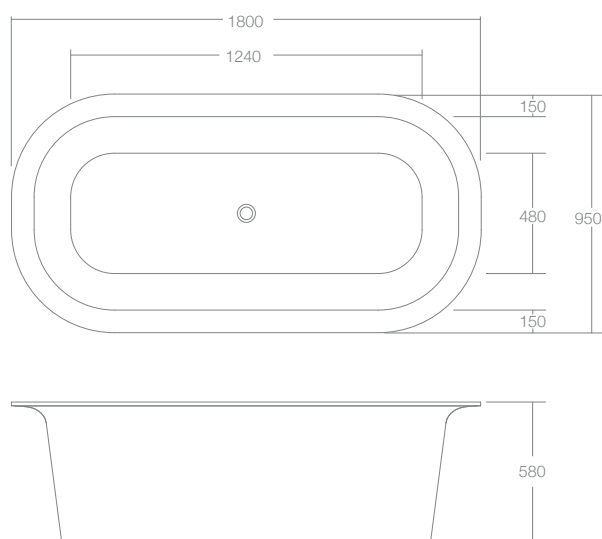

Lilli bath's soft, sculptural lines create a statement piece for the bathroom and are designed to perfectly partner the Lilli 400 and 550 basins and mirror. Enhancing the bath's appeal is its depth, which allows users to soak in ultimate relaxation.

Created from solid surface, the Lilli bath can be customised with Omvivo's unique Softskin option. The gorgeous Lilli bath has an overflow for peace of mind and is supplied with a white solid surface coated plug and pop up waste.

### Dimensions

Width: 1800mm  
 Depth : 950mm  
 Height: 580mm

### Features

Colour: White  
 Material: Solid surface  
 Softskin Available: Yes. Charcoal & Tapestry beige  
 Finish: Matt  
 Overflow: Yes  
 Waste Size: 32mm  
 Waste Supplied: Yes