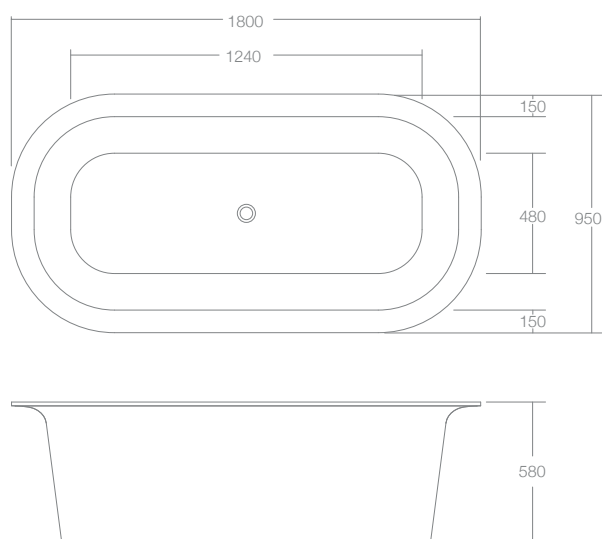

Lilli bath's soft, sculptural lines create a statement piece for the bathroom and are designed to perfectly partner the Lilli 400 and 550 basins and mirror. Enhancing the bath's appeal is its depth, which allows users to soak in ultimate relaxation.

Created from solid surface, the Lilli bath can be customised with Omvivo's unique Softskin option. The gorgeous Lilli bath has an overflow for peace of mind and is supplied with a white solid surface coated plug and pop up waste.

Dimensions

Width: 1800mm

Depth : 950mm

Height: 580mm

Features

Colour:	White
Material:	Solid surface
Softskin Available:	Yes. Charcoal & Tapestry beige
Finish:	Matt
Overflow:	Yes
Waste Size:	32mm
Waste Supplied:	Yes