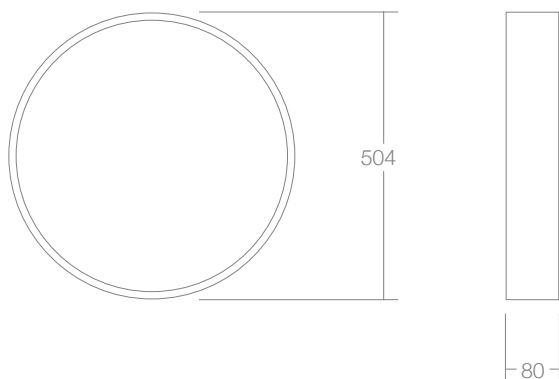

The Motif mirror is designed to complement the Motif basin and vanity but can also be used to enhance other contemporary environments.

With its round solid surface white frame it follows a similar design to the Motif basin offering you a complete vanity that gives your bathroom an elegant and luxurious feel.

Dimensions

Diameter: 504mm
 Depth: 80mm

Features

Colour: White
 Frame material: Solid surface
 Finish: Matt
 Softskin available: Yes. Charcoal and Tapestry beige

Cleaning

Glass:

Clean your mirror with clean, warm water used with a soft, lint free cloth. Wring all of the water from the cloth before wiping the mirror. Finish by drying the mirror immediately with a dry lint free cloth. Lint and grit free cloths are recommended to clean a mirror. This reduces the chances of scratching the mirror surface.