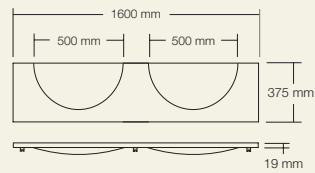

Onda double 1600