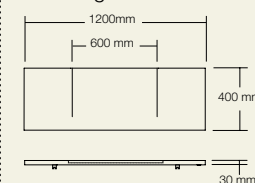

Geo single 1200