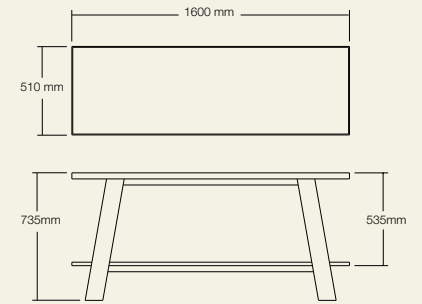

Latis trestle