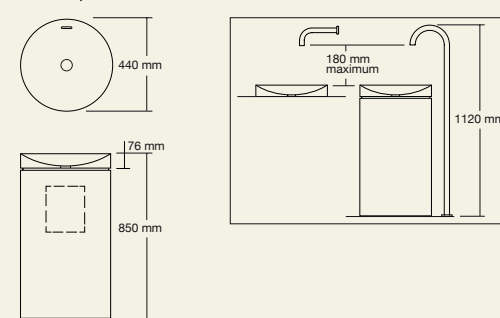

Basin

Solid surface white

Mono basin

Furniture

Solid surface white

Mono pedestal

KL

The KL basin is a uniquely modern design with gentle waterfall qualities. The KL is unlike traditional vessels as it does not hold water, it simply falls on the basin and flows to the back into the stainless steel grate. The KL can be wall mounted or installed on a bench top with wall mounted tapware. A 250mm wall outlet is recommended, with the water falling at a 90 degree angle directly down onto the vessel. KL is available in solid surface with Softskin options and supplied with a waste and unique stainless steel grate.

Basin

Solid surface white

Washplane®

The Omvivo Washplane® is one of the most luxurious bathroom fittings available and is designed to simplify, yet enhance the bathroom experience.

Each Washplane® is designed in Australia to superior standards. The two styles, Geo and Onda are available in a range of unique finishes in a variety of sizes and are supplied with the hardware and drainage system to be installed into a cavity wall. The single 800mm Washplane® requires a 150mm length wall outlet while all other sizes require a 200mm wall outlet. The outlet should have a cascade style aerator, use no more than 7 litres per minute and have the water falling at a 90 degree angle, directly onto the Washplane® top.