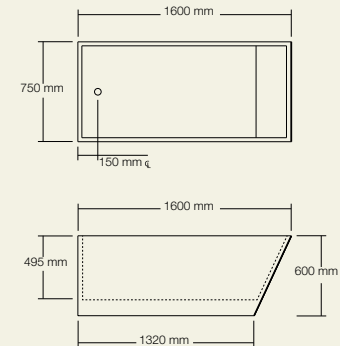

Latis 1600 bath