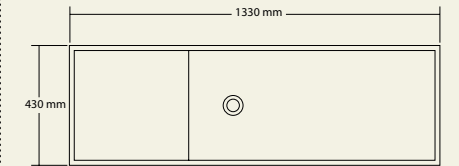

CDesign 1330 cabinet