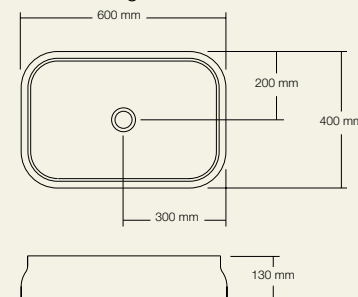

Latis rectangular basin