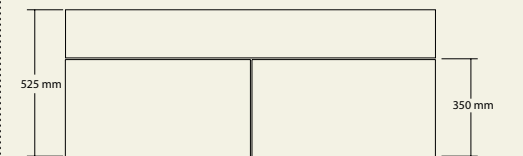

CDesign micro 485 cabinet

CDesign 620 cabinet

CDesign 1330 cabinet

CDesign 1330 double cabinet

CDesign 1620 double cabinet

Lilli

Basins

The Lilli basins with their smooth curves are available in solid surface and Softskin options. The 400mm and 550mm basins can be wall mounted as well as installed onto a bench top. Lilli can be supplied with or without a tap hole and the Lilli 550 basin has an overflow. Each basin is supplied with a polished chrome pop up plug and waste.