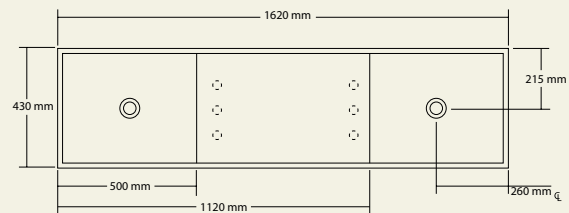

CDesign 1620 double basin