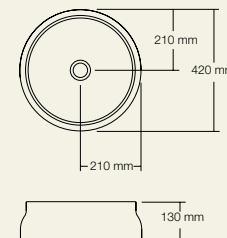

Latis round basin