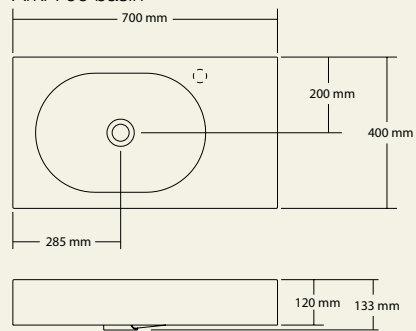

Arki 700 basin