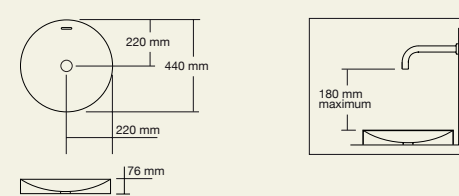

Basin

Solid surface white

Mono basin