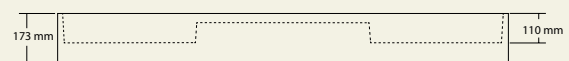

Note: Basin can be ordered with a left or right hand bowl

CDesign 1330 basin

Note: Basin can be ordered with a left or right hand bowl

CDesign 1330 double basin

CDesign 1620 double basin

Furniture

Powder coat white