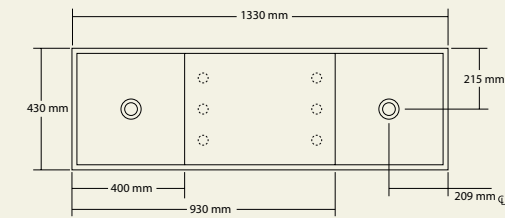

CDesign 1330 double basin