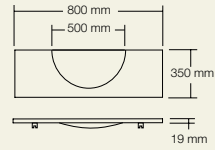

Onda Washplane®
Solid surface white

The soft fluid lines of the Onda Washplane® form an elegant piece that has universal appeal.

Onda single 800