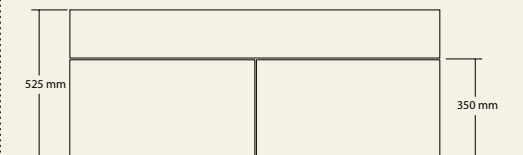

CDesign micro 485 cabinet

CDesign 620 cabinet

CDesign 1330 cabinet

CDesign 1330 double cabinet

CDesign 1620 double cabinet

Lilli

Basins

The Lilli basins with their smooth curves are available in solid surface and Softskin options. The 400mm and 550mm basins can be wall mounted as well as installed onto a bench top. Lilli can be supplied with or without a tap hole and the Lilli 550 basin has an overflow. Each basin is supplied with a polished chrome pop up plug and waste.