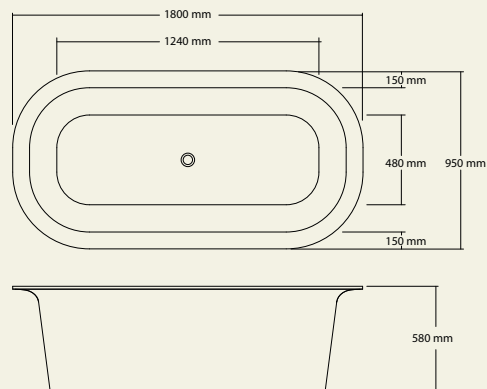

Basins

Solid surface white

Lilli 400 basin

Lilli 550 basin

Bath

Solid surface white

Lilli bath

Mirror

Lilli mirror

Pond™

The classically elegant Pond™ basin is lifted off the bench top by the spacer, creating the appearance of a floating vessel and allowing for easy cleaning. Pond™ is a beautiful addition to any bathroom. Available in solid surface, Pond comes with a polished chrome pop up plug and waste and spacer.