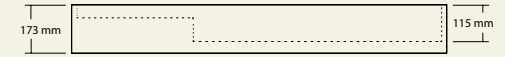

CDesign 1330 basin