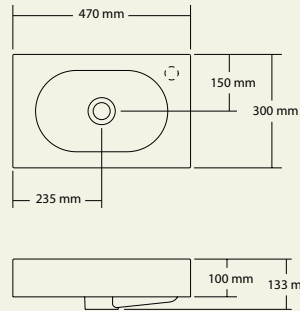

Arki

Basins

Featuring a contemporary capsule-shaped bowl the Arki range is slim-line to complement the narrowest of bathrooms, and fully moulded for ease of cleaning. Created in solid surface, Arki basins can be wall mounted or installed on furniture. The Arki 700 offset basin can be ordered with left or right hand bowl. The 470 and 900 basins feature centre bowls. Each Arki basin has an overflow, can be ordered with or without a tap hole and is supplied with a polished chrome pop up plug and waste.

Basins

Solid surface white

Arki 470 basin