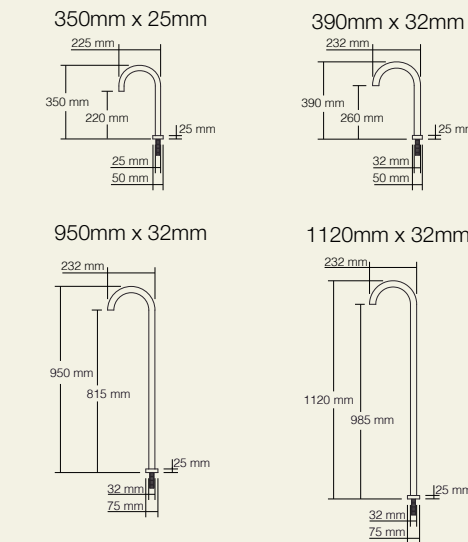

Ulisse hob and floor outlets

Polished chrome

Seating

The colourful and convenient seating options are not only a fabulous addition to the bathroom, they can also be used in a variety of environments. Made from lightweight polyethylene, Tom and La la are suitable for indoor or outdoor use.