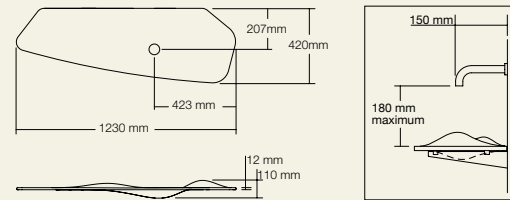

Basin

Solid surface white

Solid surface night