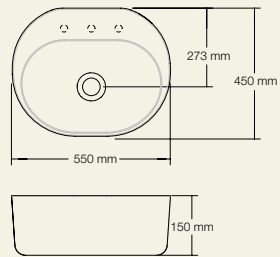

Lilli 550 basin