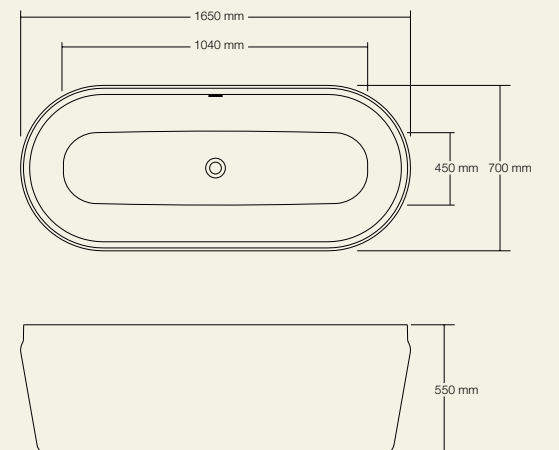

Latis oval bath