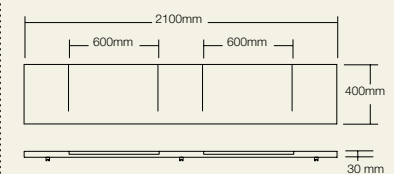

Geo double 2100