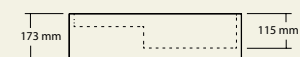

Finishes

Vanity

Powder coat white

Basins

Solid surface white

CDesign micro 485 basin

Note: Basin can be ordered with a left or right hand bowl

CDesign 620 basin