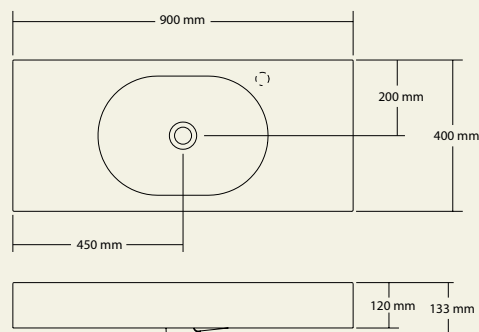

Basins

Solid surface white

Arki 470 basin

Arki 700 basin

Note: Basin can be ordered with a left or right hand bowl

Arki 900 basin

Motif

Basins