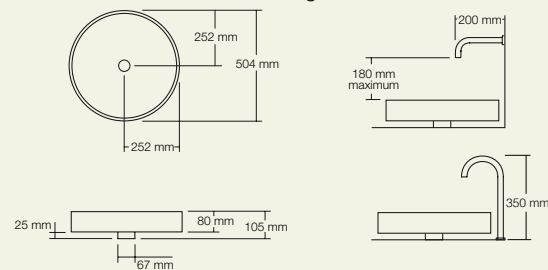

Basins

Solid surface white with etched glass