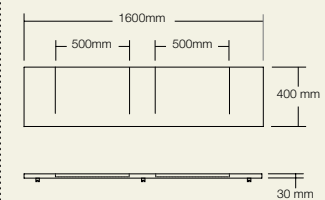

Geo double 1600