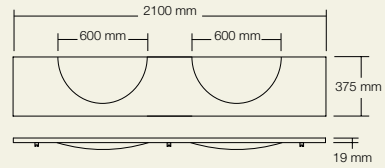

Onda double 2100