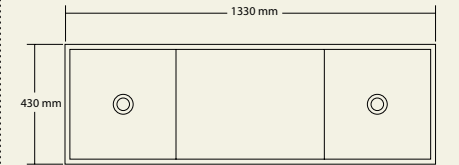

CDesign micro 485 cabinet

CDesign 620 cabinet

CDesign 1330 cabinet

CDesign 1330 double cabinet

CDesign 1620 double cabinet

Lilli

Basins

The Lilli basins with their smooth curves are available in solid surface and Softskin options. The 400mm and 550mm basins can be wall mounted as well as installed onto a bench top. Lilli can be supplied with or without a tap hole and the Lilli 550 basin has an overflow. Each basin is supplied with a polished chrome pop up plug and waste.