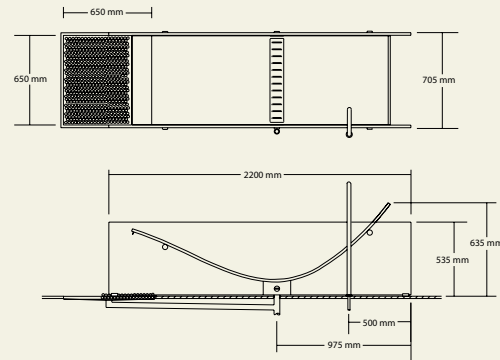

Onda Washplane®
Solid surface white

The soft fluid lines of the Onda Washplane® form an elegant piece that has universal appeal.

Onda single 800

Onda single 1200

Onda double 1600

Onda double 2100

Le Cob Bath

The signature Le cob bath is an extremely luxurious piece for the bathroom and creates a unique bathing experience. The soothing cascade overflow is naturally therapeutic, reminiscent of a river, as the water falls onto the pebbles below. Created from solid surface and glass, the Le cob is supplied with waste, overflow drain tray and pebbles.

Bath

Solid surface white with glass and charcoal pebbles

Ulisse Outlets

The elegant Ulisse outlets suit each and every bath, basin and Washplane® in the Omvivo collection. The following Ulisse wall, hob and floor outlets offer a water flow rate of approximately 5 litres per minute.