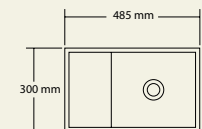

CDesign micro 485 cabinet