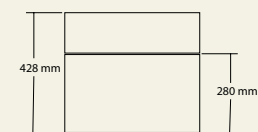

Note: Basin can be ordered with a left or right hand bowl

CDesign 1330 basin

Note: Basin can be ordered with a left or right hand bowl

CDesign 1330 double basin

CDesign 1620 double basin

Furniture

Powder coat white

CDesign micro 485 cabinet

CDesign 620 cabinet

CDesign 1330 cabinet

CDesign 1330 double cabinet

CDesign 1620 double cabinet

Lilli

Basins

The Lilli basins with their smooth curves are available in solid surface and Softskin options. The 400mm and 550mm basins can be wall mounted as well as installed onto a bench top. Lilli can be supplied with or without a tap hole and the Lilli 550 basin has an overflow. Each basin is supplied with a polished chrome pop up plug and waste.