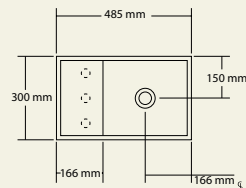

Finishes

Vanity

Powder coat white

Basins

Solid surface white

CDesign micro 485 basin

Note: Basin can be ordered with a left or right hand bowl

CDesign 620 basin