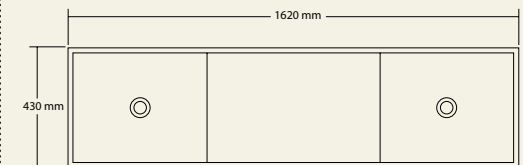

CDesign micro 485 cabinet

CDesign 620 cabinet

CDesign 1330 cabinet

CDesign 1330 double cabinet

CDesign 1620 double cabinet

Lilli

Basins

The Lilli basins with their smooth curves are available in solid surface and Softskin options. The 400mm and 550mm basins can be wall mounted as well as installed onto a bench top. Lilli can be supplied with or without a tap hole and the Lilli 550 basin has an overflow. Each basin is supplied with a polished chrome pop up plug and waste.