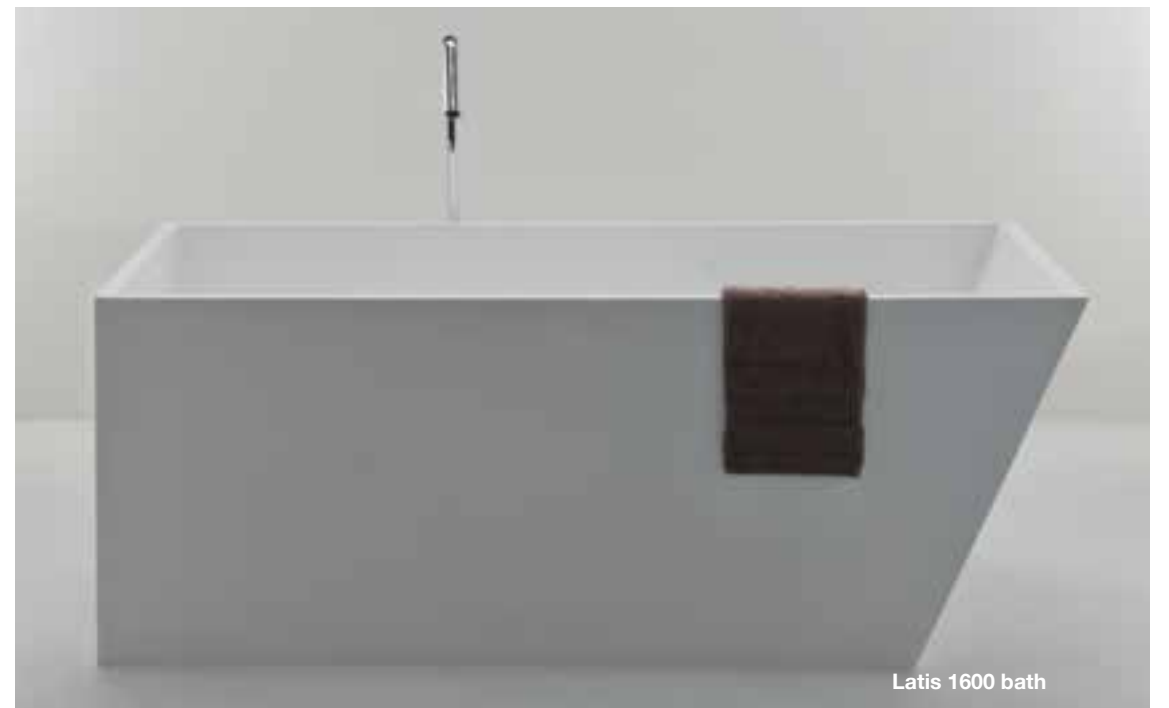

Dune wall basin

Dune wall basin

Dune wall basin

LATIS

Inspired by the fundamentals of tradition and quality, Latis is a truly luxurious bathroom collection with eternal appeal.

Latis rectangular basin
Latis timber trestle

Latis 1600 bath
Latis timber bath end

Latis 1600 bath

Latis 1600 bath
Latis timber bath end

Latis oval bath
Latis round basin
Latis timber trestle

ARKI

Arki's sleek, minimal lines combine with clever and attractive proportions, creating a chic basin with subtle impact.

Motif forest basin
Motif vanity

Motif pebble basin

MONO

The clean lines and elegant shallow vessel show a restrained aesthetic that still retains a powerful presence, ideal for the modern bathroom.

Mono basin and pedestal

Basin

Solid surface white

Dune

Created from solid surface and available in white or night, Dune brings a natural element into the bathroom that is a work of art, yet has a functional bowl and practical side ledge. Dune has a unique elegant flowing form and is supplied with arms for wall mounting. The arms, created from stainless steel are designed to attach to studs or supports in a 90mm cavity wall. A 150mm wall outlet is recommended, with the water falling at a 90 degree angle directly down onto the vessel.