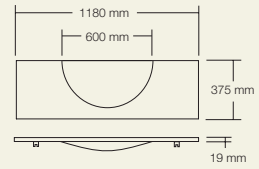

Onda single 1200