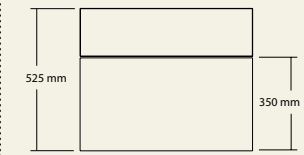

CDesign 620 cabinet