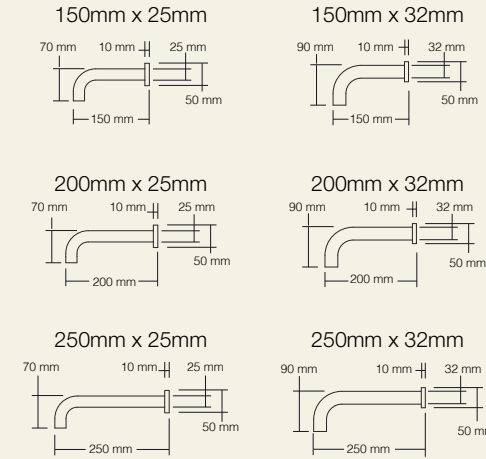

Ulisse wall outlets

Polished chrome