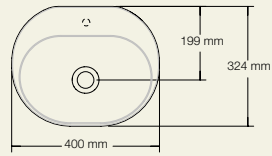

Lilli

Basins

The Lilli basins with their smooth curves are available in solid surface and Softskin options. The 400mm and 550mm basins can be wall mounted as well as installed onto a bench top. Lilli can be supplied with or without a tap hole and the Lilli 550 basin has an overflow. Each basin is supplied with a polished chrome pop up plug and waste.

Bath

Lilli bath's soft, sculptural lines create a statement for the bathroom. Enhancing the bath's appeal is its depth, which allows users to soak in ultimate relaxation. Created from solid surface, the Lilli bath can be customised with Omvivo's unique Softskin option. The Lilli bath has an overflow for piece of mind and is supplied with a white solid surface coated plug and pop up waste.

Basins

Solid surface white

Lilli 400 basin