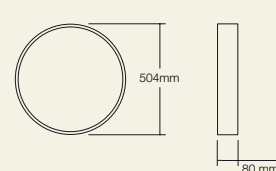

Vanity

Note: Vanity can be ordered with a left or right offset bench top or centred

Mirror

Solid surface white frame

Motif mirror

Mono

Basin

The Mono basin is a shallow vessel that offers a luxurious element to any bathroom. The Mono basin can be partnered with the chic cylindrical pedestal or installed on bathroom furniture. Created in solid surface with Softskin options available and supplied with a polished chrome pop up plug and waste and overflow.