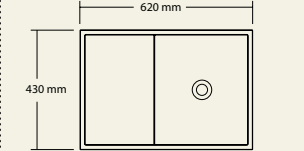

CDesign 620 cabinet