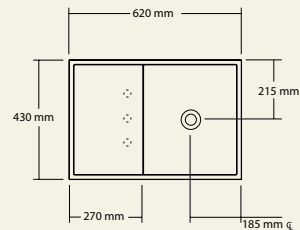

Finishes

Vanity

Powder coat white

Basins

Solid surface white

CDesign micro 485 basin

Note: Basin can be ordered with a left or right hand bowl

CDesign 620 basin