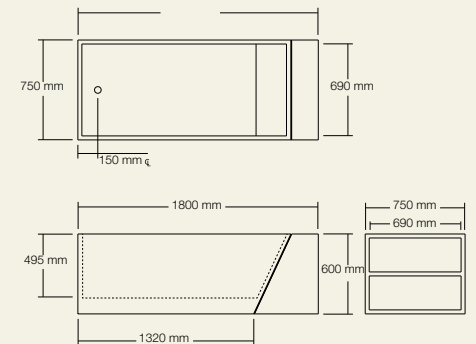

Latis 1600 bath with timber end