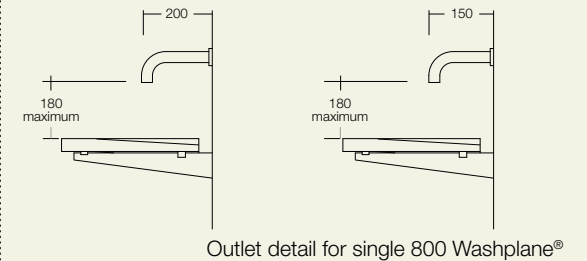

Basin

Solid surface white

Mono basin

Furniture

Solid surface white

Mono pedestal

KL

The KL basin is a uniquely modern design with gentle waterfall qualities. The KL is unlike traditional vessels as it does not hold water, it simply falls on the basin and flows to the back into the stainless steel grate. The KL can be wall mounted or installed on a bench top with wall mounted tapware. A 250mm wall outlet is recommended, with the water falling at a 90 degree angle directly down onto the vessel. KL is available in solid surface with Softskin options and supplied with a waste and unique stainless steel grate.

Basin

Solid surface white

Washplane®

The Omvivo Washplane® is one of the most luxurious bathroom fittings available and is designed to simplify, yet enhance the bathroom experience.

Each Washplane® is designed in Australia to superior standards. The two styles, Geo and Onda are available in a range of unique finishes in a variety of sizes and are supplied with the hardware and drainage system to be installed into a cavity wall. The single 800mm Washplane® requires a 150mm length wall outlet while all other sizes require a 200mm wall outlet. The outlet should have a cascade style aerator, use no more than 7 litres per minute and have the water falling at a 90 degree angle, directly onto the Washplane® top.