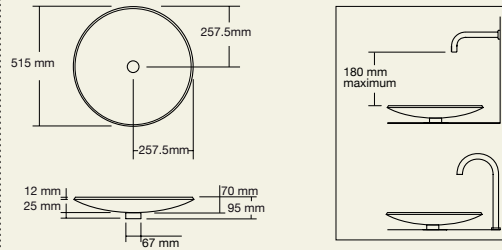

Basin

Solid surface white