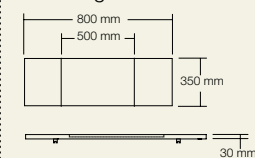

Geo Washplane®

Solid surface white

The generous structure and sharp lines of the Geo Washplane® offers strong uncomplicated design.

Geo single 800