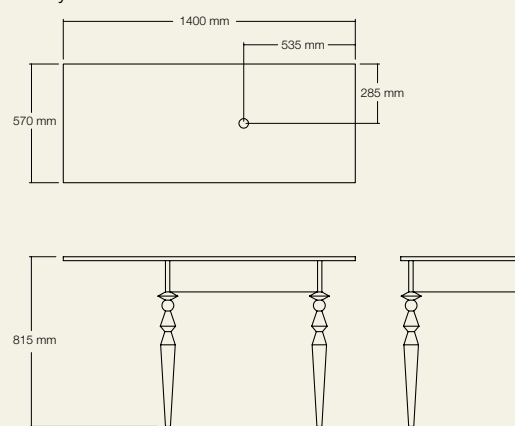

Vanity

Note: Vanity can be ordered with a left or right offset bench top or centred

Mirror

Solid surface white frame

Motif mirror

Mono

Basin

The Mono basin is a shallow vessel that offers a luxurious element to any bathroom. The Mono basin can be partnered with the chic cylindrical pedestal or installed on bathroom furniture. Created in solid surface with Softskin options available and supplied with a polished chrome pop up plug and waste and overflow.