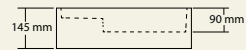

Finishes

Vanity

Powder coat white

Basins

Solid surface white

CDesign micro 485 basin

Note: Basin can be ordered with a left or right hand bowl

CDesign 620 basin