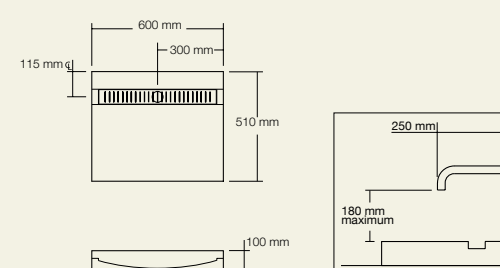

Basin

Solid surface white

Mono basin

Furniture

Solid surface white

Mono pedestal

KL

The KL basin is a uniquely modern design with gentle waterfall qualities. The KL is unlike traditional vessels as it does not hold water, it simply falls on the basin and flows to the back into the stainless steel grate. The KL can be wall mounted or installed on a bench top with wall mounted tapware. A 250mm wall outlet is recommended, with the water falling at a 90 degree angle directly down onto the vessel. KL is available in solid surface with Softskin options and supplied with a waste and unique stainless steel grate.

Basin

Solid surface white

Washplane®

The Omvivo Washplane® is one of the most luxurious bathroom fittings available and is designed to simplify, yet enhance the bathroom experience.

Each Washplane® is designed in Australia to superior standards. The two styles, Geo and Onda are available in a range of unique finishes in a variety of sizes and are supplied with the hardware and drainage system to be installed into a cavity wall. The single 800mm Washplane® requires a 150mm length wall outlet while all other sizes require a 200mm wall outlet. The outlet should have a cascade style aerator, use no more than 7 litres per minute and have the water falling at a 90 degree angle, directly onto the Washplane® top.