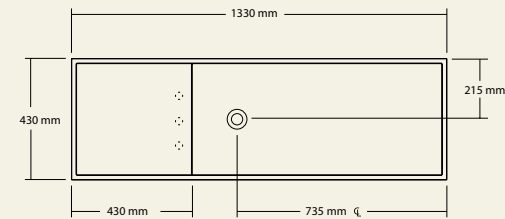

CDesign 1330 basin