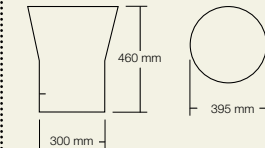

Onda Washplane®
Solid surface white

The soft fluid lines of the Onda Washplane® form an elegant piece that has universal appeal.

Onda single 800

Onda single 1200

Onda double 1600

Onda double 2100

Le Cob Bath

The signature Le cob bath is an extremely luxurious piece for the bathroom and creates a unique bathing experience. The soothing cascade overflow is naturally therapeutic, reminiscent of a river, as the water falls onto the pebbles below. Created from solid surface and glass, the Le cob is supplied with waste, overflow drain tray and pebbles.

Bath

Solid surface white with glass and charcoal pebbles

Ulisse Outlets

The elegant Ulisse outlets suit each and every bath, basin and Washplane® in the Omvivo collection. The following Ulisse wall, hob and floor outlets offer a water flow rate of approximately 5 litres per minute.

Ulisse wall outlets

Polished chrome

Ulisse hob and floor outlets

Polished chrome

Seating

The colourful and convenient seating options are not only a fabulous addition to the bathroom, they can also be used in a variety of environments. Made from lightweight polyethylene, Tom and La la are suitable for indoor or outdoor use.

Colours

Please note: Available colours may change without notice.

Tom stool

La la stool