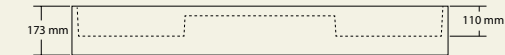

CDesign 1330 double basin