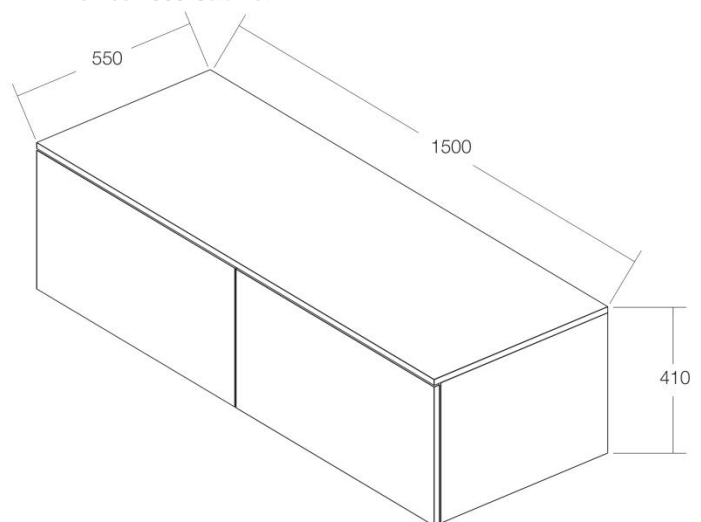

Venice 1000 Cabinet

Venice 1200 Cabinet

Venice 1500 Cabinet

In Australia the Venice range is distributed exclusively through Reece Plumbing Showrooms

*Drawings not to scale. All dimensions are in mm unless otherwise stated.*