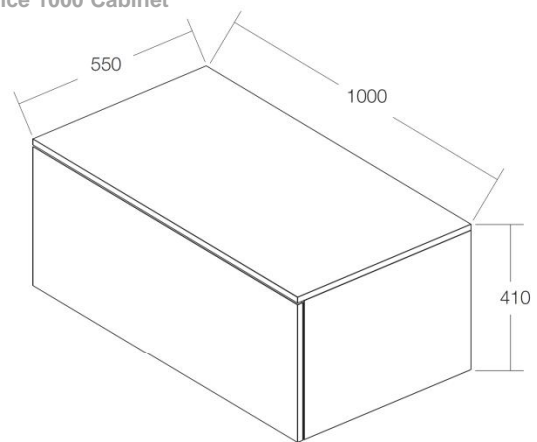

Venice 1000 Cabinet

Venice 1200 Cabinet

Venice 1500 Cabinet

In Australia the Venice range is distributed exclusively through Reece Plumbing Showrooms

*Drawings not to scale. All dimensions are in mm unless otherwise stated.*