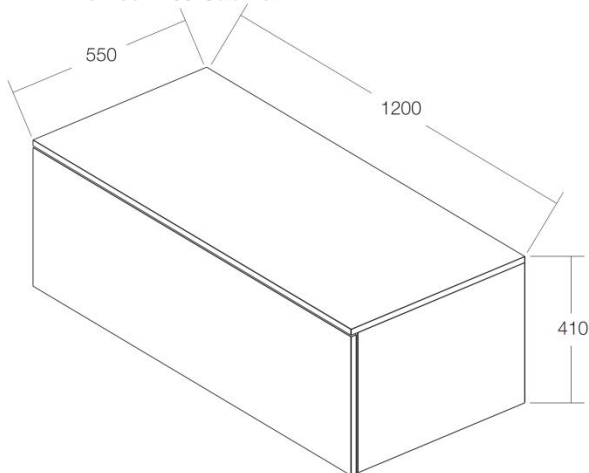

Venice 1000 Cabinet

Venice 1200 Cabinet

Venice 1500 Cabinet

In Australia the Venice range is distributed exclusively through Reece Plumbing Showrooms

*Drawings not to scale. All dimensions are in mm unless otherwise stated.*