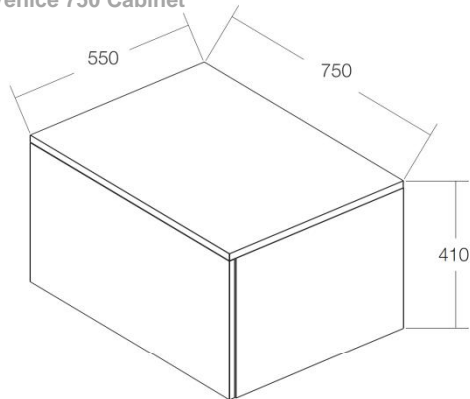

Venice 750 /1000/1200/1500 – Cabinet

Cabinet finish options

All Arlington Oak
All Mali Wenge
Arlington Oak with Caesarstone Snow bench top
Mali Wenge with Caesarstone Snow bench top
White with Arlington Oak bench top
White with Mali Wenge bench top
White with Caesarstone Snow bench top

Assembly includes

_Push top open drawer runners
_Easy install brackets
_Accessory drawer divider

Additional information

Made in Australia, the Venice cabinets are designed to suit the Venice basins in a range of flexible configurations, as well as many other basins. Cabinets are supplied with easy to install brackets and push top open drawers with a versatile drawer divider.

Important

This is not an installation guide.
Please contact Omvivo for further technical information.
Product specifications are subject to alteration without notice

© OMOVIVO Pty Ltd . 2014.

Venice 750 Cabinet