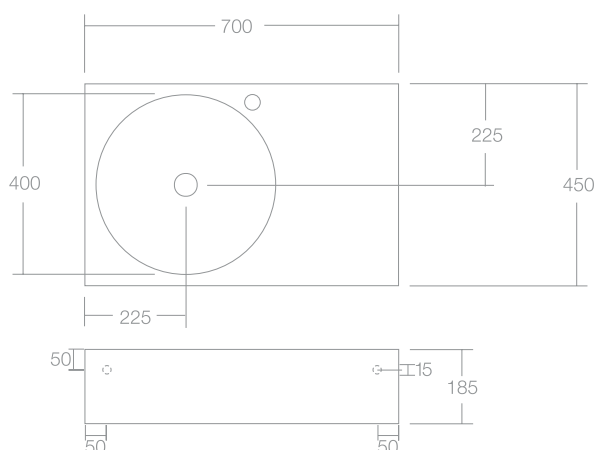

The contemporary design and chic simplicity of the Neo 700 12 litre basin gives you a beautiful statement piece and additional functionality with its generously deep bowl. Perfectly suited for apartments, homes with limited space or combined bathrooms and laundries.

Manufactured from solid surface it has a smooth matt finish that is durable and easy to maintain, ideal for residential and commercial environments. It is also available with Softskin options.

Neo 700 12 litre is available with a left or right hand bowl, can be wall mounted or installed onto a bench top and is designed to complement the Neo cabinetry. It is supplied with or without tap or fixing holes, polished chrome pop up plug and waste and wall basin fixing bolts.

## Dimensions

Width:	700mm	Bowl Dimensions:	400mm
Depth:	450mm	Capacity:	12 litres
Height:	185mm		

## Features

Colour:	White
Material:	Solid Surface
Softskin Available:	Yes. Charcoal and Tapestry Beige
Finish:	Matt
Overflow:	Yes
Tap Holes:	0 or 1
	Left hand bowl, right hand tap hole
	Right hand bowl, right hand tap hole
Waste Size:	32mm
Waste Supplied:	Yes
Options:	Solid surface white waste cap