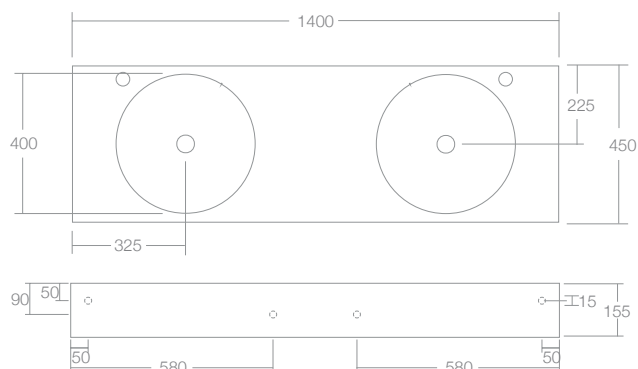

The perfect proportions of the Neo 1400 double basin accentuates the simple round bowl and the overall sharpness of the geometric basin giving you a beautiful statement piece.

Manufactured from solid surface it has a smooth matt finish that is durable and easy to maintain, ideal for residential and commercial applications. It is also available with Softskin options.

Neo 1400 double can be wall mounted or installed onto a bench top and is designed to complement the Neo cabinetry. It is supplied with or without tap or fixing holes, a polished chrome pop up plug and waste and wall basin fixing bolts.

In Australia, the Neo range is available exclusively through Reece Bathrooms.

Dimensions

Width:	1400mm	Bowl Dimensions:	400mm
Depth:	450mm	Capacity:	8 litres per bowl
Height:	155mm		

Features

Colour:	White
Material:	Solid Surface
Softskin Available:	Yes. Charcoal and Tapestry Beige
Finish:	Matt
Overflow:	Yes
Tap Holes:	0, 2 or 4 Left hand bowl, left hand tap hole Right hand bowl, right hand tap hole
Waste Size:	32mm
Waste Supplied:	Yes
Options:	Solid surface white waste cap