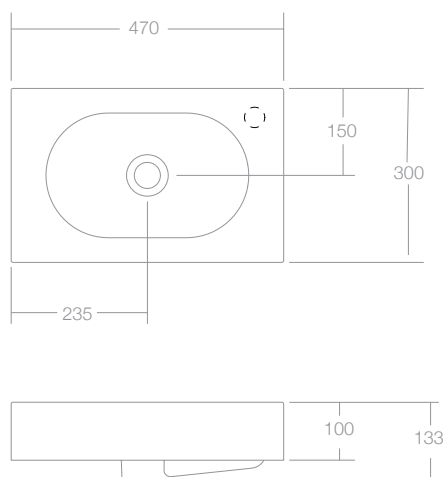

The Arki 470 wall basin is a clever chic design featuring a contemporary capsule-shaped bowl, perfectly suited to small powder rooms. Manufactured from solid surface it has a smooth matt finish that is exceptionally hard wearing and durable.

Arki 470 features a centre bowl and can be wall mounted or installed on furniture. It can be ordered with or without a tap hole and is supplied with a polished chrome pop up plug and waste and wall basin fixing bolts.

### Dimensions

Width: 470mm

Depth: 300mm

Height: 133mm

### Features

Designer:	Omvivo with Hecker Guthrie
Colour:	White
Material:	Solid Surface
Softskin Available:	No
Finish:	Matt
Overflow:	Yes
Tap Holes:	0 or 1 (right hand tap hole)
Waste Size:	32mm
Waste Supplied:	Yes