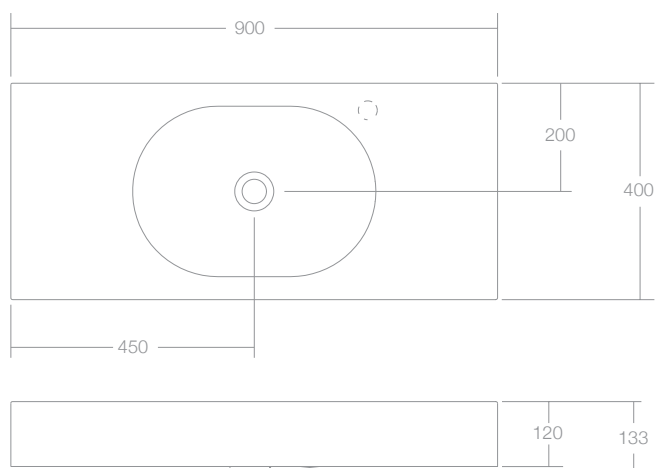

The Arki 900 wall basin featuring a contemporary capsule-shaped bowl symbolises modern structural design with its clean architectural lines making Arki ideal for every contemporary bathroom. Manufactured from solid surface it has a smooth matt finish that is durable and easy to maintain, ideal for residential and commercial applications.

Arki 900 features a centre bowl and can be wall mounted or installed on furniture. It can be ordered with or without a tap hole and is supplied with a polished chrome pop up plug and waste and wall basin fixing bolts.

Dimensions

Width: 900mm
 Depth: 400mm
 Height: 133mm

Features

Designer:	Omvivo with Hecker Guthrie
Colour:	White
Material:	Solid Surface
Softskin Available:	No
Finish:	Matt
Overflow:	Yes
Tap Holes:	0 or 1 (right hand tap hole)
Waste Size:	32mm
Waste Supplied:	Yes