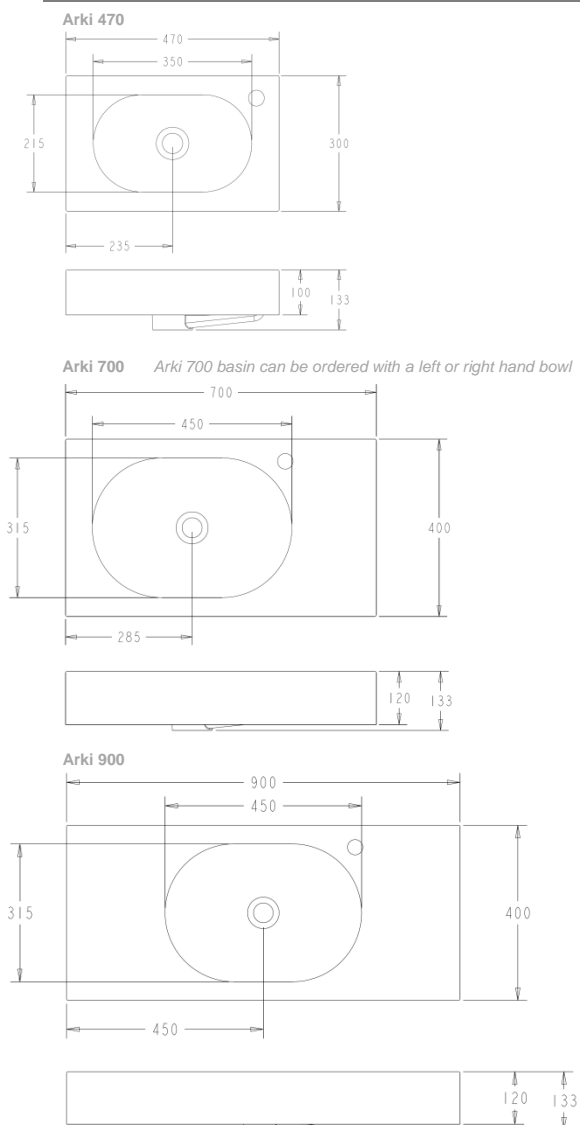

# Arki 470/700/900 – Wall Basin

## Important

This is not an installation guide.  
Please contact Omvivo for further technical information.  
Product specifications are subject to alteration without notice

## Additional information

The Arki 700 basin can be ordered with a left or right hand bowl.

Each Arki basin has an overflow and can be supplied with or without a tap hole.

© OMVIVO Pty Ltd . 2014.

*Drawings not to scale. All dimensions are in mm unless otherwise stated.  
This drawing and design are the property of Omvivo Pty Ltd and may not be copied or reproduced in anyway without written authority.*