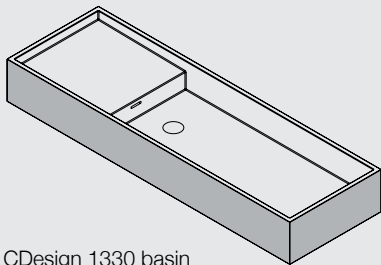

CDesign 1330 basin

Product

CDesign 620 and 1330 basins

The Italian made CDesign basins can be installed with left or right hand bowls and can be bench or wall mounted with wall or hob mounted taps. For ultimate flexibility the CDesign basins are supplied without tap or fixings holes, these are to be drilled by the installer. Each basin is supplied with a polished chrome pop up plug and waste.