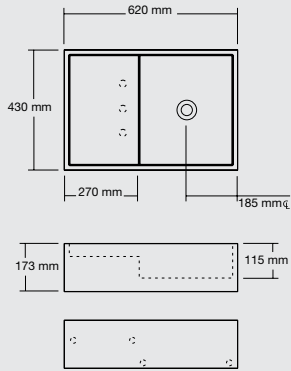

CDesign 620 cabinet
Powder coat white

CDesign 1330 cabinet
Powder coat white