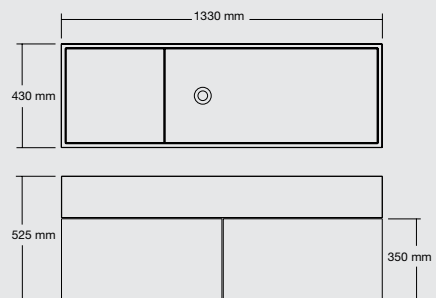

CDesign 1330 cabinet
Powder coat white