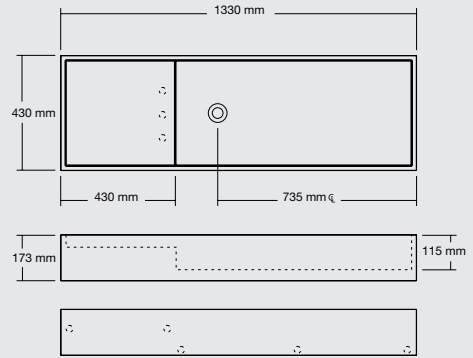

CDesign 620 cabinet
Powder coat white

CDesign 1330 cabinet
Powder coat white