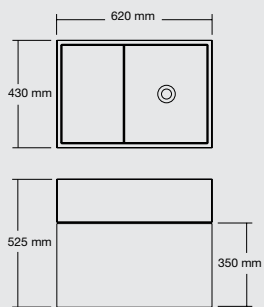

CDesign 620 cabinet
Powder coat white