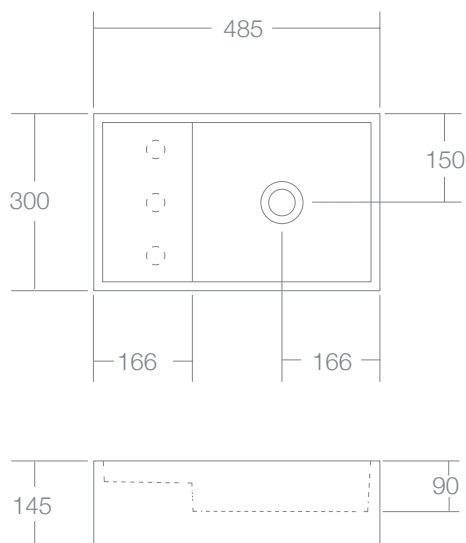

The CDesign Micro 485 wall hung basin is an uncomplicated and flexible design, which is ideal for small powder rooms. Manufactured from solid surface it has a smooth matt finish that is exceptionally hard wearing, durable and is also available with Softskin options.

CDesign Micro 485 can be ordered with a left or right hand bowl and can be wall mounted or installed with cabinetry. Basin can be ordered with or without tap holes and is supplied with a polished chrome pop up plug and waste and wall basin fixing bolts.

## Dimensions

Width: 485mm  
 Depth: 300mm  
 Height: 145mm