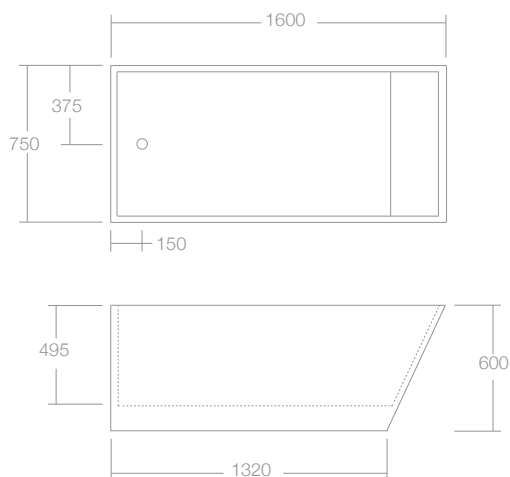

The Latis 1600 bath is a beautiful freestanding bath created from solid surface. It's luxuriously deep yet compact to complement both modern and traditional bathrooms.

The Latis 1600 bath was designed to partner the Latis trestle and basins to make a complete suite of luxury pieces for the bathroom. The bath and trestle vanity both have clean angled lines that contrast and complement the sculptural form of the basins. The bath is supplied with a white solid surface pop up plug and waste and has an overflow.

Dimensions

Width: 1600mm
 Depth: 750mm
 Height: 600mm

Features

Colour:	White
Material:	Solid surface
Softskin Available:	Yes. Charcoal and tapestry beige
Finish:	Matt
Overflow:	Yes
Waste Size:	32mm
Waste Supplied:	Yes