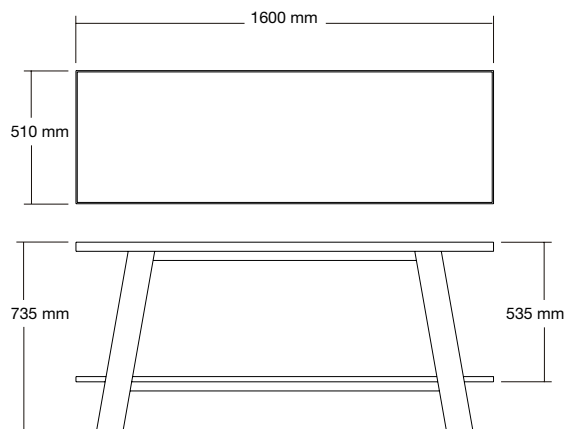

Latis Trestle Table

Available finishes

Selection of timber finishes.

For available finishes, please refer to the Omvivo website or contact Omvivo directly.

Trestle Shelf available finishes

Solid surface white.

Selection of natural stone.

Selection of timber finishes.

For available finishes, please refer to the Omvivo website or contact Omvivo directly.

Assembly

Latis Trestle table assembly includes:

- Trestle table
- Trestle shelf

Cleaning

Timber - Clean with a mild, non acidic, non abrasive detergent and soft cloth. Finish by cleaning off detergents with a soft damp cloth and towel dry.

For individual shelf cleaning recommendations please contact Omvivo.

Additional information and recommended fittings

The Latis trestle table is designed specifically to compliment the Latis basins and will also suit other Omvivo basins such as the Mono, Aqua and Pond.

Important

This is not an installation guide.

Please contact OMVIVO for technical details.

Product specifications are subject to alteration without notice.

©OMVIVO Pty Ltd. 2009.

Assembly

Omvivo Pty Ltd Schiavello Complex
1 Sharps Road Tullamarine
Victoria Australia 3043

T: + 61 3 9339 8130
F: + 61 3 9330 8611
info@omvivo.com

www.omvivo.com