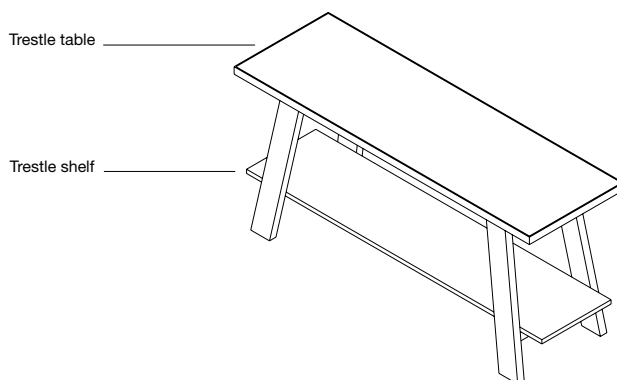

Latis Trestle Table

Available finishes

Selection of timber finishes.

For available finishes, please refer to the Omvivo website or contact Omvivo directly.

Trestle Shelf available finishes

Solid surface white.

Selection of natural stone.

Selection of timber finishes.

For available finishes, please refer to the Omvivo website or contact Omvivo directly.

Assembly

Latis Trestle table assembly includes:

- Trestle table
- Trestle shelf

Cleaning

Timber - Clean with a mild, non acidic, non abrasive detergent and soft cloth. Finish by cleaning off detergents with a soft damp cloth and towel dry.

For individual shelf cleaning recommendations please contact Omvivo.

Additional information and recommended fittings

The Latis trestle table is designed specifically to compliment the Latis basins and will also suit other Omvivo basins such as the Mono, Aqua and Pond.

Important

This is not an installation guide.

Please contact OMVIVO for technical details.

Product specifications are subject to alteration without notice.

©OMVIVO Pty Ltd. 2009.

Assembly

Omvivo Pty Ltd Schiavello Complex
1 Sharps Road Tullamarine
Victoria Australia 3043

T: + 61 3 9339 8130
F: + 61 3 9330 8611
info@omvivo.com

www.omvivo.com