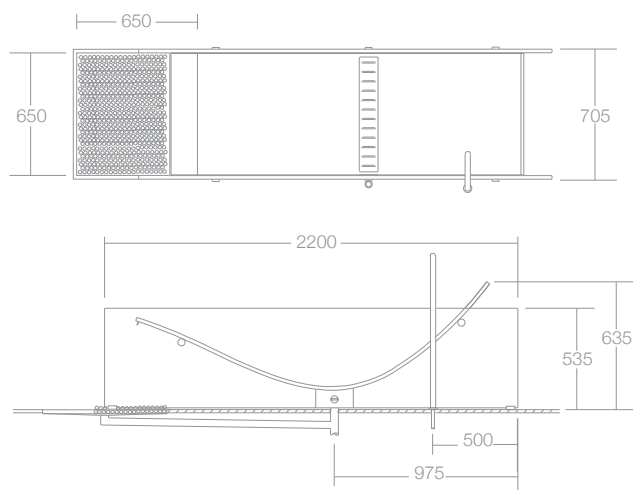

The signature Le cob bath is an extremely luxurious piece for the bathroom and creates not only a unique bathing experience but a unique statement piece for your contemporary bathroom.

The soothing cascade overflow is naturally therapeutic, reminiscent of a river, as the water falls onto the pebbles below. Created from solid surface and glass, the Le cob bath is supplied with a waste and overflow drain tray. Pebbles not included, customers to supply their own pebbles.

Dimensions

Width: 2200mm
 Depth: 705mm
 Height: 635mm

Features

Material: Solid surface base and clear glass sides

Overflow: Yes (overflow drain tray)

Waste Size: 32mm

Waste Supplied: Yes

Cleaning