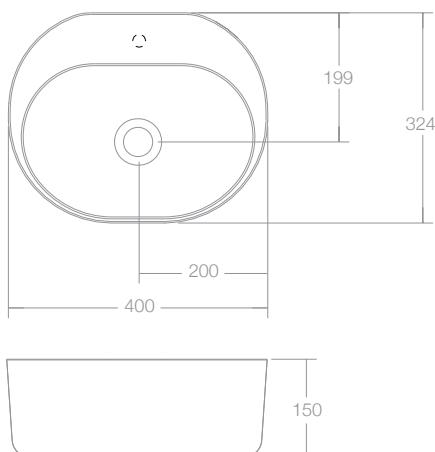

The Lilli 400 basin with its smooth curves is a sophisticated piece for a modern bathroom design and is particularly suited to small powder rooms.

Manufactured in solid surface it has a smooth matt finish that is durable and easy to maintain, ideal for residential and commercial applications. It is also available with Softskin options.

Lilli 400 can be wall mounted as well as installed onto a bench top. It can be ordered with or without a tap hole and is supplied with a polished chrome pop up plug and waste and wall basin fixing bolts.

Dimensions

Width: 400mm

Depth: 324mm

Height: 150mm

Features

Designer:	Omviso with Hecker Guthrie
Colour:	White
Material:	Solid Surface
Softskin Available:	Yes. Charcoal and Tapestry beige
Finish:	Matt
Overflow:	No
Tap Holes:	0 or 1
Waste Size:	32mm
Waste Supplied:	Yes