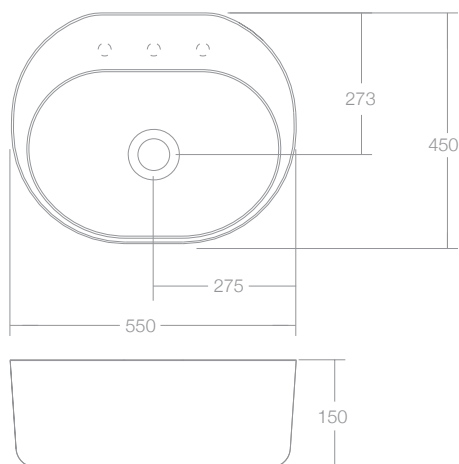

The Lilli 550 provides a light filled sculptural feature for modern bathroom designs, with its smooth curves.

Manufactured in solid surface it has a smooth matt finish that is durable and easy to maintain, ideal for residential and commercial applications. It is also available with Softskin options.

Lilli 550 can be wall mounted as well as installed onto a bench top. It can be ordered with or without tap holes and is supplied with a polished chrome pop up plug and waste and wall basin fixing bolts.

Dimensions

Width: 550mm
 Depth: 450mm
 Height: 150mm

Features

Designer:	Omvivo with Hecker Guthrie
Colour:	White
Material:	Solid Surface
Softskin Available:	Yes. Charcoal and Tapestry beige
Finish:	Matt
Overflow:	Yes
Tap Holes:	0, 1 or 3
Waste Size:	32mm
Waste Supplied:	Yes