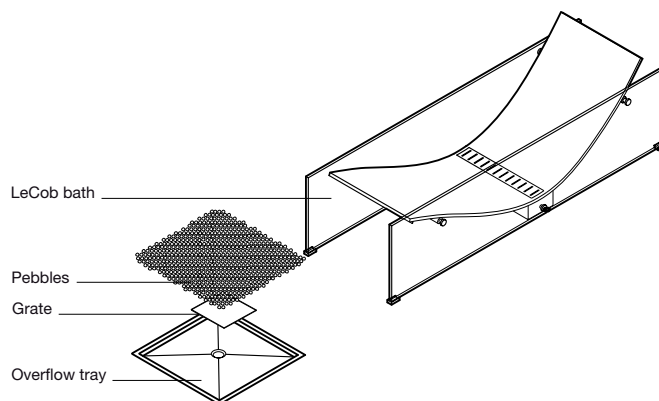

Le Cob Bath

Available finishes

Solid surface white, glass and charcoal pebbles.

Assembly

Le Cob assembly includes:

- 19 mm glass sides
- Formed solid surface chaise lounge
- Solid surface drainage grate
- Smart valve waste
- Stainless steel overflow tray
- Stainless steel mesh grate
- Pebbles

Cleaning

Solid surface - Clean with a mild detergent and a soft cloth.
For more stubborn marks a very mild abrasive cleaner can be used with a soft cloth over the entire surface in wide circular motions.
Finish by cleaning off detergents with a soft wet cloth and towel dry.

Glass - Clean with warm soapy water or non acidic, mild detergent and a soft cloth. Finish by cleaning off detergents with a soft wet cloth and towel dry.

Additional information and recommended fittings

Ulisse 950 mm floor outlet.

Important

This is not an installation guide.
Please contact OMVIVO for technical details.
Product specifications are subject to alteration without notice.

© OMVIVO Pty Ltd. 2001.

Assembly

OMVIVO

Omvivo Pty Ltd Schiavello Complex T: + 61 3 9339 8130
1 Sharps Road Tullamarine F: + 61 3 9330 8611
Victoria Australia 3043 info@omvivo.com

www.omvivo.com

Note: due to varying manufacturing methods, the dimensions illustrated here are nominal and subject to change. Omvivo has detailed, to the best of its ability, the most approximate measurement possible for each product given the method of manufacturing used.