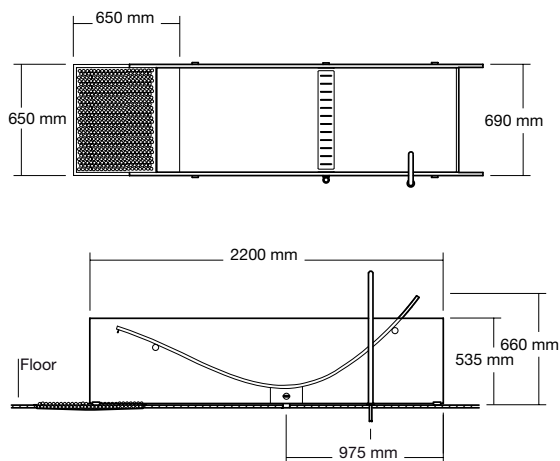

Assembly

design Omvivo

OMVIVO

Omvivo Pty Ltd Schiavello Complex T: + 61 3 9339 8130
1 Sharps Road Tullamarine F: + 61 3 9330 8611
Victoria Australia 3043 info@omvivo.com

www.omvivo.com

Note: due to varying manufacturing methods, the dimensions illustrated here are nominal and subject to change. Omvivo has detailed, to the best of its ability, the most approximate measurement possible for each product given the method of manufacturing used.