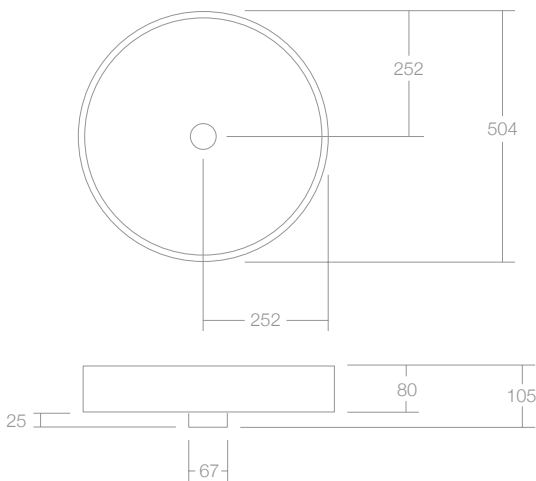

The Motif basins are a functional art piece for the bathroom, they can initiate the approach to a bathroom design or enhance the style of an existing one.

Created from a combination of solid surface and glass, the Motif basin is available in three etched patterns Forest, Kaleidoscope and Pebble.

Supplied with a polished chrome pop up plug and waste with matching spacer, the basin floats above the bench top accentuating the patterns and creating stunning reflections onto the vanity.

Dimensions

Diameter: 504mm
 Depth: 105mm

Features

Material: Solid surface surround with etched glass base

Patterns:

Forest

Kaleidoscope

Pebble

Overflow: No
 Waste Size: 32mm
 Spacer: Yes
 Waste Supplied: Yes

Cleaning