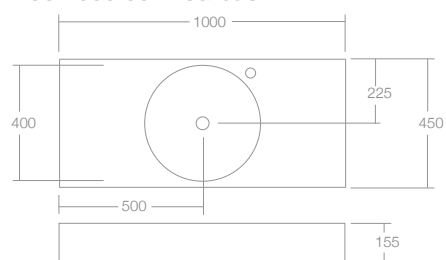

The Neo 1000 cabinet is designed to be wall mounted and features sleek drawers with soft close mechanisms and an internal adjustable shelf offering ample storage. It is available in three finishes and has polished chrome and matt black handles to choose from.

In Australia, the Neo range is available exclusively through Reece Bathrooms.

Neo 1000 centred basin

Neo 1000 offset basin

Dimensions

Width: 1000mm
 Depth: 450mm
 Height: 500mm

Features

Finishes:

Internal drawer finish: