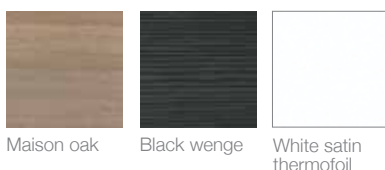

The Neo 1000 cabinet is designed to be wall mounted and features sleek drawers with soft close mechanisms and an internal adjustable shelf offering ample storage. It is available in three finishes and has polished chrome and matt black handles to choose from.

In Australia, the Neo range is available exclusively through Reece Bathrooms.

Neo 1000 centred basin

Neo 1000 offset basin

Dimensions

Width: 1000mm
 Depth: 450mm
 Height: 500mm

Features

Finishes:

Internal drawer finish: