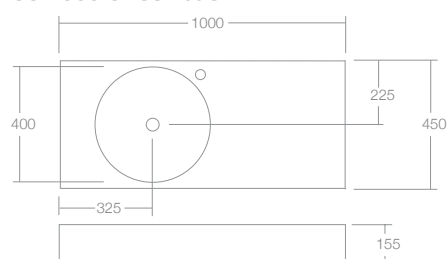

The Neo 1000 cabinet is designed to be wall mounted and features sleek drawers with soft close mechanisms and an internal adjustable shelf offering ample storage. It is available in three finishes and has polished chrome and matt black handles to choose from.

In Australia, the Neo range is available exclusively through Reece Bathrooms.

Neo 1000 centred basin

Neo 1000 offset basin

Dimensions

Width: 1000mm
 Depth: 450mm
 Height: 500mm

Features

Finishes:

Internal drawer finish: