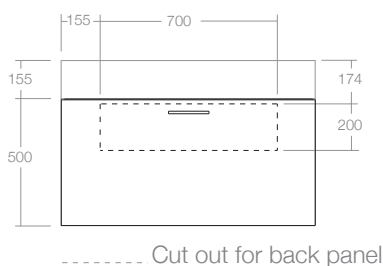

The Neo 1000 cabinet is designed to be wall mounted and features sleek drawers with soft close mechanisms and an internal adjustable shelf offering ample storage. It is available in three finishes and has polished chrome and matt black handles to choose from.

In Australia, the Neo range is available exclusively through Reece Bathrooms.

Neo 1000 centred basin

Neo 1000 offset basin

Dimensions

Width: 1000mm
 Depth: 450mm
 Height: 500mm

Features

Finishes:

Internal drawer finish: