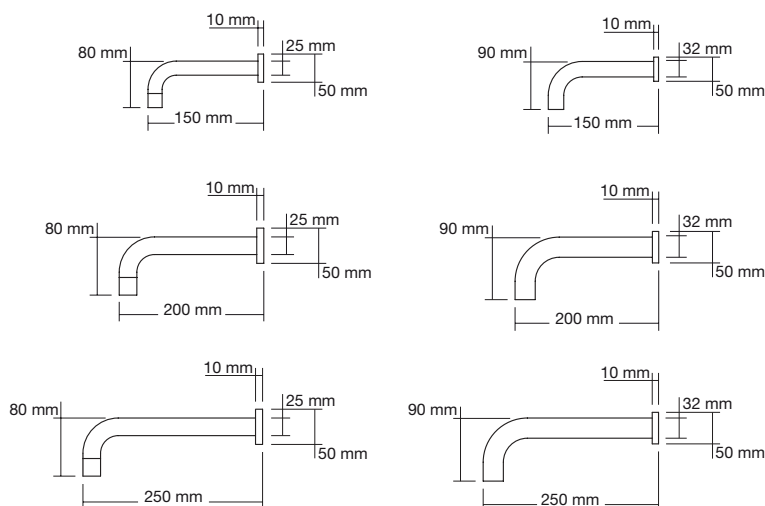

Ulisse Wall Outlets

Available finishes

Polished chrome.

Assembly

Ulisse wall outlets' assembly includes:

- Outlet
- Flange
- Water saving aerator

Cleaning

Polished Chrome - Clean with warm soapy water, or non acidic, mild detergent and a soft cloth. Finish by cleaning off detergents with a soft wet cloth and towel dry.

Additional information and recommended fittings

Ulisse wall outlets are perfect for most vessels and baths, and are specifically designed to partner the Omvivo washplane® and basin collection. Each Ulisse outlet is rated 5* and uses approximately 5 litres per minute. To use with a bath simply remove the aerator and replace with a standard bath aerator. The wall outlet suits a standard ½" BSP threaded male fitting.

Important

This is not an installation guide.
Please contact OMVIVO for technical details.
Product specifications are subject to alteration without notice.

©OMVIVO Pty Ltd. 1997.

OMVIVO Pty Ltd Schiavello Complex T: + 61 3 9339 8130
1 Sharps Road Tullamarine F: + 61 3 9330 8611
Victoria Australia 3043 info@omvivo.com

www.omvivo.com

Note: due to varying manufacturing methods, the dimensions illustrated here are nominal and subject to change. Omvivo has detailed, to the best of its ability, the most approximate measurement possible for each product given the method of manufacturing used.