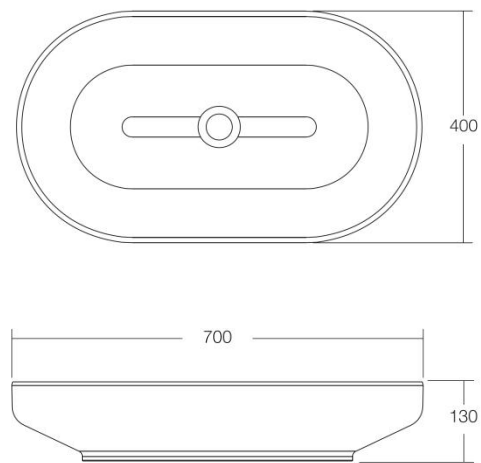

## Additional information

Venice basins are available in a two sizes and shapes, a round 450mm size and an oblong or oval 700mm size. Both are designed to be bench mounted and perfectly suit the Venice furniture.

## Important

This is not an installation guide.  
Please contact Omvivo for further technical information.  
Product specifications are subject to alteration without notice

© OMOVIVO Pty Ltd . 2014.

---

Venice 450 Basin

Venice 700 Basin

In Australia the Venice range is distributed exclusively through Reece Plumbing Showrooms

*Drawings not to scale. All dimensions are in mm unless otherwise stated.*

*This drawing and design are the property of Omvivo Pty Ltd and may not be copied or reproduced in anyway without written authority.*