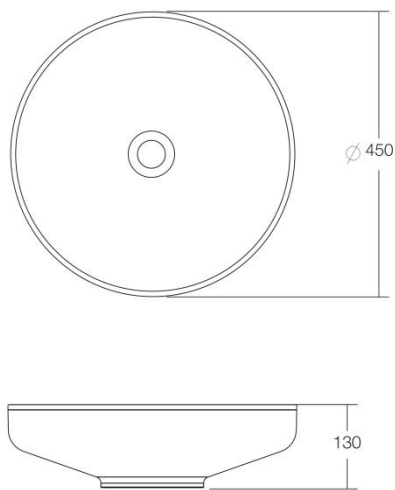

Venice 450/700 – Basin

Basin finishes

Solid surface white

Assembly includes

_Omvivo 32-40 polished chrome pop up waste

Additional information

Venice basins are available in a two sizes and shapes, a round 450mm size and an oblong or oval 700mm size. Both are designed to be bench mounted and perfectly suit the Venice furniture.

Important

This is not an installation guide.
Please contact Omvivo for further technical information.
Product specifications are subject to alteration without notice

© OMOVIVO Pty Ltd . 2014.

Venice 450 Basin