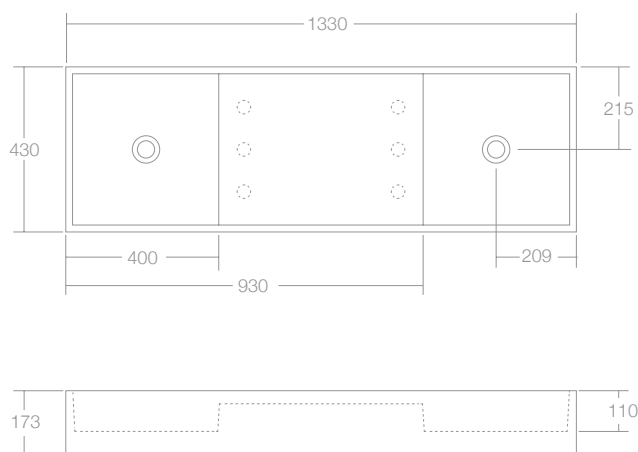

The CDesign 1330 double wall hung basin is a distinct, contemporary and functional design. The double bowl provides you with flexibility which will suit all bathroom types from residential to commercial projects. Manufactured from solid surface it has a smooth matt finish that is exceptionally hard wearing, durable and is also available with Softskin options.

The CDesign 1330 double can be wall mounted or installed with cabinetry. For ultimate flexibility it can be supplied with or without tap holes and is supplied with polished chrome pop up plug and wastes and wall basin fixing bolts.

Dimensions

Width: 1330mm

Depth: 430mm

Height: 173mm

Features

Designer:	Omviso with Carr Design Group
Colour:	White
Material:	Solid surface
Softskin Available:	Yes. Charcoal & Tapestry beige
Finish:	Matt
Overflow:	Yes
Tap Holes:	0, 2 or 6
Waste Size:	32mm
Waste Supplied:	Yes