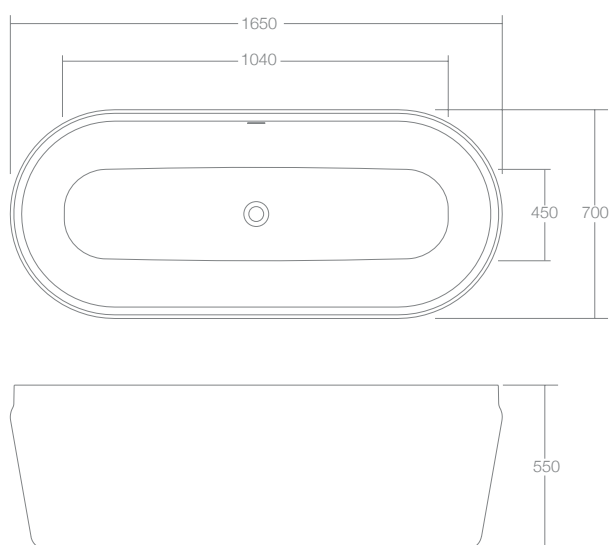

The Latis oval bath is an elegantly sculptural piece following the curvaceous lines of the Latis round and rectangular basins. Created from solid surface, this freestanding bath is luxuriously deep and will suit both contemporary and classic spaces.

The Latis oval bath was designed to partner the Latis trestle and basins to make a complete suite of luxury pieces for the bathroom. The bath complements the sculptural form of the basins whilst the trestle vanity with its clean angled lines contrast and enhances the soft curves of the basins and bath. The bath is supplied with a white solid surface pop up plug and waste and has an overflow.

Dimensions

Width: 1650mm
 Depth : 700mm
 Height: 550mm

Features

| | |
|---------------------|--------------------------------|
| Colour: | White |
| Material: | Solid surface |
| Softskin Available: | Yes. Charcoal & Tapestry beige |
| Finish: | Matt |
| Overflow: | Yes |
| Waste Size: | 32mm |
| Waste Supplied: | Yes |