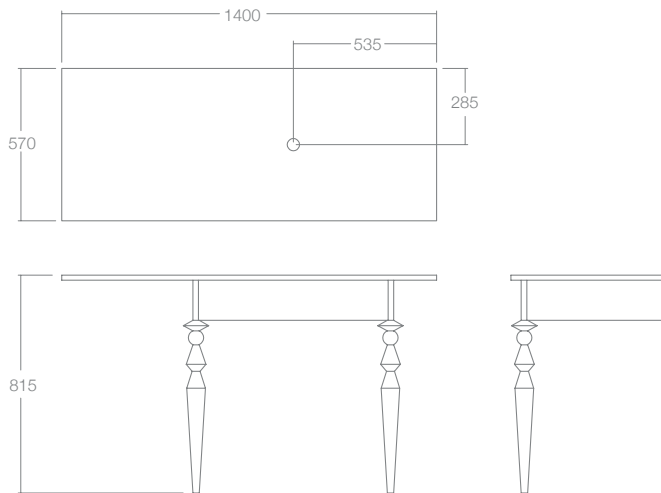

The Motif vanity is a beautifully elegant piece specifically designed to complement the Motif basins, and will also suit many other styles of basin. It offers a discreet partitioned drawer and is supplied with two hand turned solid timber legs, painted white.

The vanity is to be wall mounted and is finished with a solid surface bench top that can be ordered as a left or right offset bench top or centred. The Motif vanity is a luxurious piece that will be the centrepiece of your bathroom.

Dimensions

Width: 1400mm
 Depth: 570mm
 Height: 815mm

Features

Colour: White
 Material: Timber with solid surface bench top

Cleaning

Solid surface:

Spills should be cleaned up promptly. Clean with a mild detergent or soapy water and soft cloth. For more stubborn marks use a diluted very mild **non-coloured** abrasive cleaner with a soft cloth in light circular motions over the entire surface. Finish by cleaning off detergents with a soft wet cloth and towel dry. **Avoid using bleach, highly acidic products and coloured abrasive cleaners on your basin.**