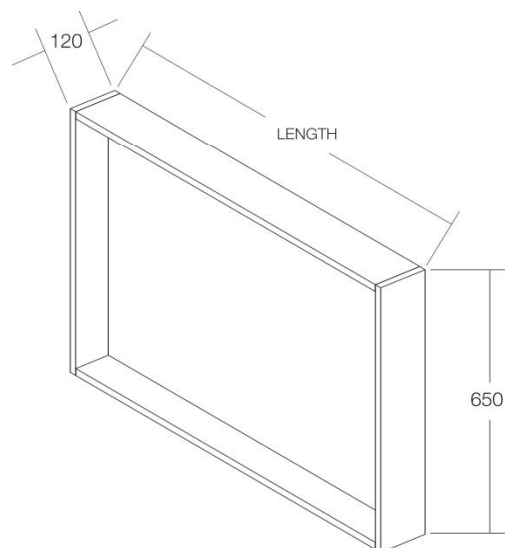

Additional information

Venice box frame style mirrors are the perfect accessory to finish off the bathroom design. The deep frame of the mirror, available in two timber style finishes, offers additional elegant storage and display space.

Venice mirrors are available in a number of sizes to complement the Venice basins and vanities.

© OMVIVO Pty Ltd . 2014.

Venice mirror

Length available -

450
1000
1200

In Australia the Venice range is distributed exclusively through Reece Plumbing Showrooms

Drawings not to scale. All dimensions are in mm unless otherwise stated.

This drawing and design are the property of Omvivo Pty Ltd and may not be copied or reproduced in anyway without written authority.