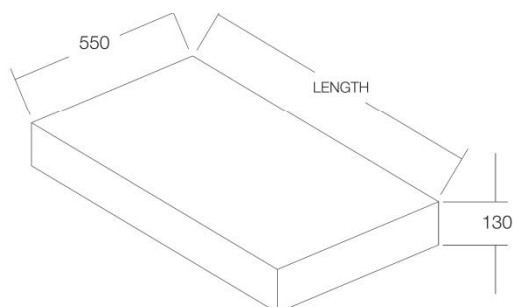

Additional information

Venice floating bench tops are a stunning floating piece of furniture, designed to offer a clean contemporary feel to the bathroom while providing the look of a solid timber bench top.
Available in a number of flexible lengths, the Venice floating bench top looks amazing with the Venice basins. They are supplied without a cut out so most basins can be installed on the bench top if Venice is not suitable.

© OMVIVO Pty Ltd . 2014.

Venice floating bench top

Length available -

750
1000
1200
1500

In Australia the Venice range is distributed exclusively through Reece Plumbing Showrooms

Drawings not to scale. All dimensions are in mm unless otherwise stated.