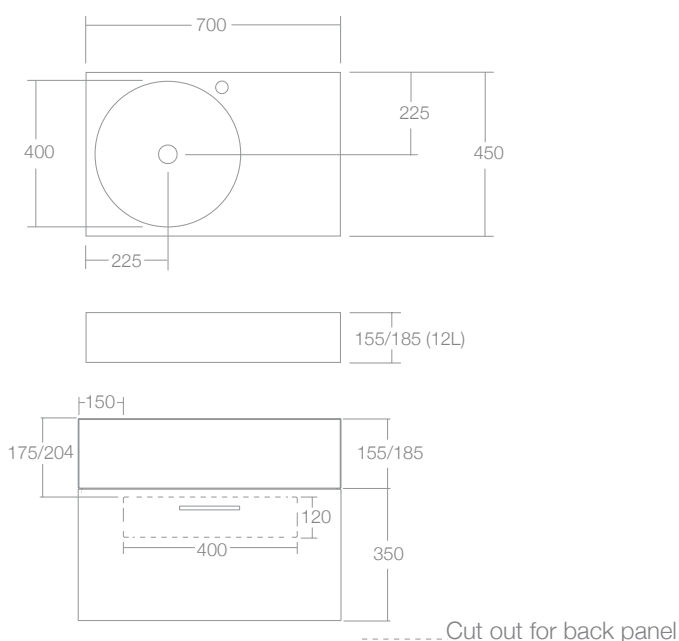

The Neo Slimline 700 cabinet compliments the existing Neo 700 basins and has the flexibility to cater for small through to large family bathrooms. With sophisticated yet uncomplicated design, Neo Slimline is the ideal way to add storage into a bathroom while keeping the look unobtrusive, clean and modern.

The Neo Slimline 700 cabinet is designed to be wall mounted and features a soft close drawer. It is available in three high quality finishes and has polished chrome and matt black handles to choose from

In Australia, the Neo Slimline range is available exclusively through Reece Bathrooms.

Dimensions

Width: 700mm
Depth: 450mm
Height: 350mm

Features

Finishes:

Internal drawer finish:

Material:

Laminate and Thermofoil