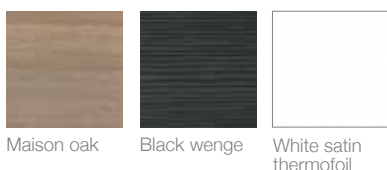

The Neo Slimline 700 cabinet is designed to be wall mounted and features a soft close drawer. It is available in three high quality finishes and has polished chrome and matt black handles to choose from

In Australia, the Neo Slimline range is available exclusively through Reece Bathrooms.

Dimensions

Width: 700mm
Depth: 450mm
Height: 350mm

Features

Finishes:

Internal drawer finish:

Material:

Laminate and Thermofoil