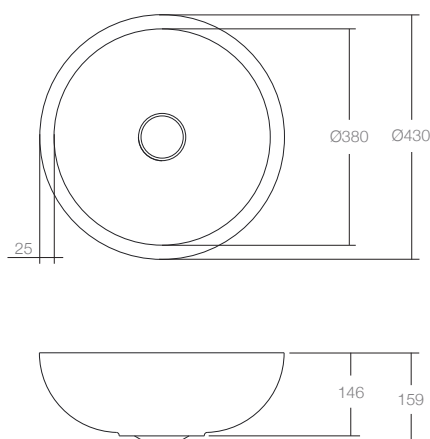

The Villa 430 round countertop basin is a classic sculptural piece with smooth flowing lines which will give your bathroom a contemporary luxurious feel. Taking inspiration from exotic locations around the globe, Villa evokes a tranquil, refined sentiment.

Manufactured from solid surface it has a smooth matt finish that is exceptionally hard wearing and durable.

Villa 430 is designed to be bench mounted and perfectly suit the Villa furniture. It is supplied with a solid surface pop up plug and waste.

Dimensions

Width: 430mm
 Depth: 430mm
 Height: 146mm

Features

Colour: White Haven, Cove Grey
 Material: Solid surface
 Softskin Available: No
 Finish: Matt
 Overflow: No
 Tap Holes: No
 Waste Size: 32mm
 Waste Supplied: Yes - 32 - 40 with matching solid surface plug
 Weight: 8kg
 Bowl Capacity: 10 liters