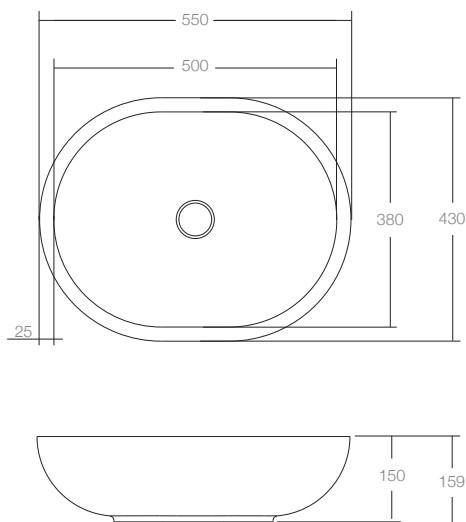

The Villa 550 countertop basin is a classic sculptural piece with smooth flowing lines which will give your bathroom a contemporary luxurious feel. Taking inspiration from exotic locations around the globe, Villa evokes a tranquil, refined sentiment.

Manufactured from solid surface it has a smooth matt finish that is exceptionally hard wearing and durable.

Villa 550 is designed to be bench mounted and perfectly suit the Villa furniture. It is supplied with a solid surface pop up plug and waste.

Dimensions

Width: 550mm
 Depth: 430mm
 Height: 150mm

Features

Colour: White Haven, Cove Grey
 Material: Solid surface
 Softskin Available: No
 Finish: Matt
 Overflow: No
 Tap Holes: No
 Waste Size: 32mm
 Waste Supplied: Yes - 32 - 40 with matching solid surface plug
 Weight: 12kg
 Bowl Capacity: 15 liters