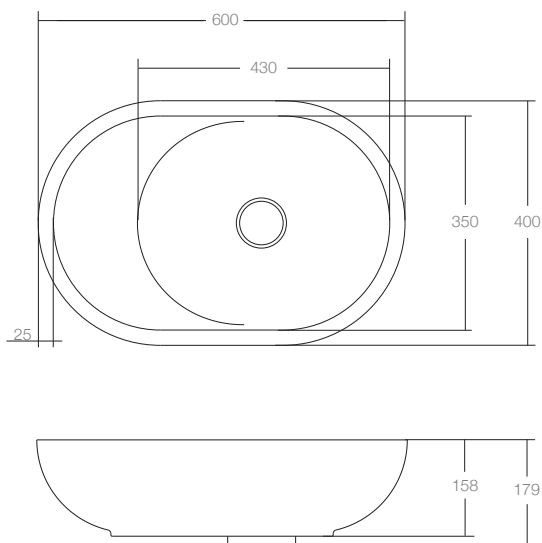

The Villa 600 countertop basin is a classic sculptural piece with smooth flowing lines which will give your bathroom a contemporary luxurious feel. Taking inspiration from exotic locations around the globe, Villa evokes a tranquil, refined sentiment.

Manufactured from solid surface it has a smooth matt finish that is exceptionally hard wearing and durable.

Villa 600 is designed to be bench mounted and perfectly suit the Villa furniture. It is supplied with a solid surface pop up plug and waste.

Dimensions

Width: 600mm
Depth: 400mm
Height: 158mm

Features

Colour: White Haven, Cove Grey
Material: Solid surface
Softskin Available: No
Finish: Matt
Overflow: No
Tap Holes: No
Waste Size: 32mm
Waste Supplied: Yes - 32 - 40 with matching solid surface plug
Weight: 16kg
Bowl Capacity: 9 liters