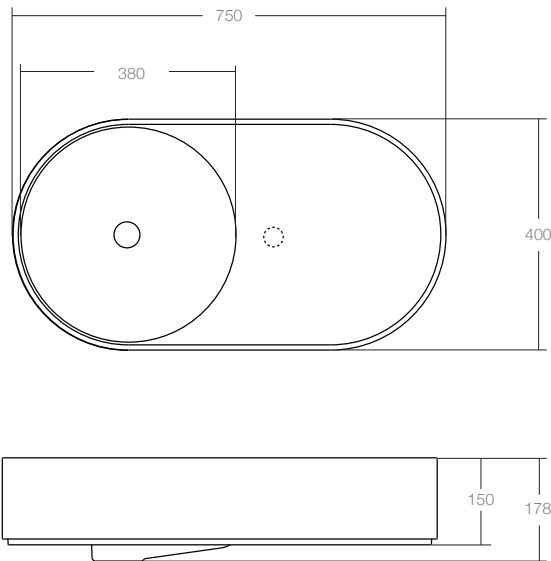

The Lune 750 is a modern basin with curved form, clean lines and integrated bench space. The design provides flexibility and timeless style with functionality, ideally suited to a broad range of bathroom environments from residential to commercial.

The Lune 750 basin can be wall or bench mounted with a left or right hand bowl. It can be ordered with or without a tap hole and each Lune basin is supplied with a pop up waste and matching white solid surface plug.

Dimensions

Width: 750mm
 Depth: 400mm
 Height: 150mm

Features

Colour: White
 Material: Solid surface
 Softskin Available: Yes. Standard and custom colours available
 Contact Omvivo for further details
 Finish: Matt
 Overflow: Yes
 Tap Holes: 0 or 1
 Waste Size: 32mm
 Waste Supplied: Yes - 32 - 40mm with solid surface plug
 Weight: 16kg
 Bowl Capacity: 10 litres