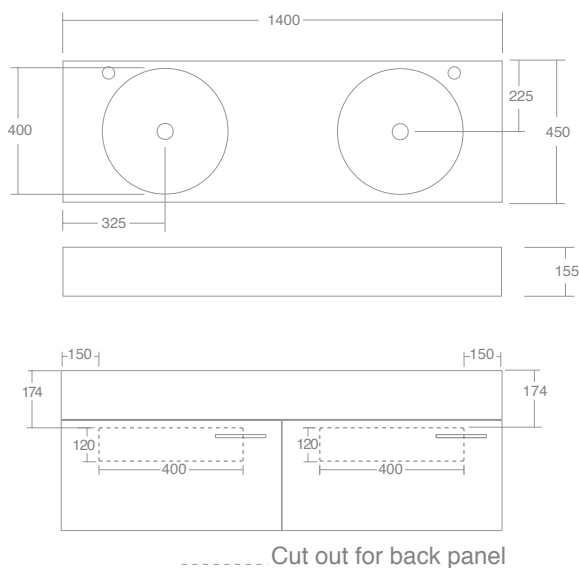

The Neo Slimline 1400 double cabinet compliments the existing Neo 1400 double basin and offers sophisticated yet uncomplicated design meeting the practical demands of today's lifestyle. With its chic simplicity, the Neo Slimline 1400 double cabinet is the ideal way to add storage into a bathroom while keeping the look unobtrusive, clean and modern.

## Dimensions

Width: 1400mm  
Depth: 450mm  
Height: 350mm