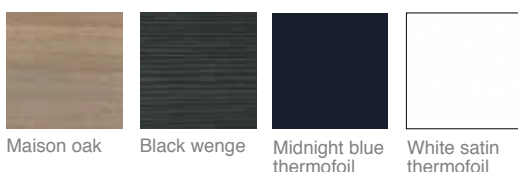

## Features

Finishes:

Maison oak

Black wenge

Midnight blue thermofoil

White satin thermofoil

Internal

drawer finish:

Grey linen

Material:

Laminate and Thermofoil

Handle options:

Rectangle polished chrome

Quad polished chrome

Square matt black

Knurled Bar satin brass