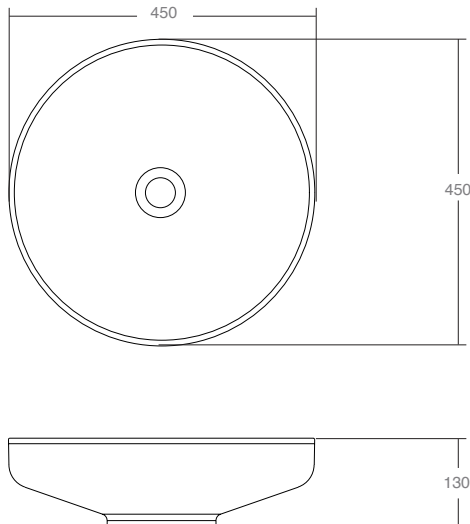

OMVIVO°

VENICE 450

The Venice 450 round counter-top basin is an elegant sculptural piece with smooth flowing lines and is the ultimate statement for the classic contemporary bathroom. Manufactured from solid surface it has a smooth matt finish that is exceptionally hard wearing and durable. Venice 450 is designed to be bench mounted and perfectly suit the Venice furniture. It is supplied with a polished chrome pop up plug and waste. In Australia, the Venice collection is available exclusively through Reece Bathrooms.

Dimensions

Width: 450mm
 Depth: 450mm
 Height: 130mm

Features

Colour: White
 Material: Solid surface
 Soft-skin Available: Yes
 Finish: Matt
 Overflow: No
 Tap Holes: 0
 Waste Size: 32mm
 Waste Supplied: Yes
 Weight: 5 kg
 Capacity: 11 litres
 Options: Solid surface white waste cap