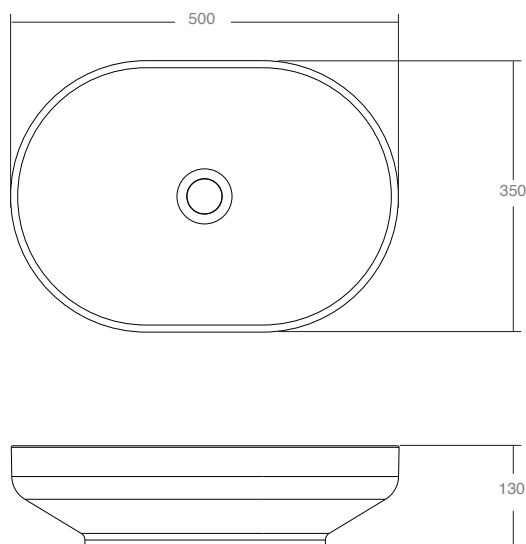

OMVIVO°

VENICE 500

The Venice 500 stadium counter-top basin is an elegant sculptural piece with smooth flowing lines and is the ultimate statement for the classic contemporary bathroom. Manufactured from solid surface it has a smooth matt finish that is exceptionally hard wearing and durable. Venice 500 is designed to be bench mounted and perfectly suit the Venice furniture. It is supplied with a polished chrome pop up plug and waste. In Australia, the Venice collection is available exclusively through Reece Bathrooms.

Dimensions

Width: 500mm

Depth: 350mm

Height: 130mm

Features

Colour:	White
Material:	Solid surface
Soft-skin Available:	Yes
Finish:	Matt
Overflow:	No
Tap Holes:	0
Waste Size:	32mm
Waste Supplied:	Yes
Weight:	5 kg
Capacity:	11 litres
Options:	Solid surface white waste cap