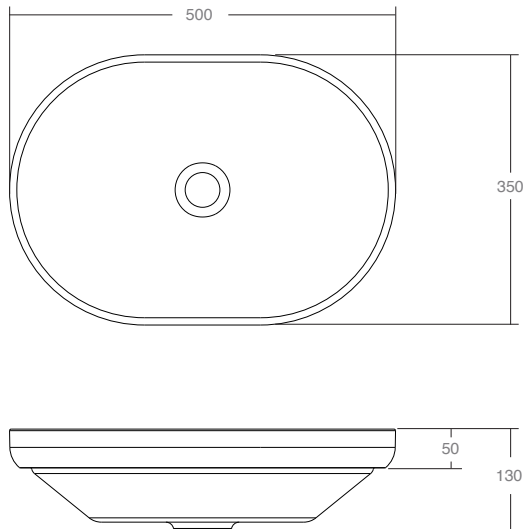

OMVIVO°

VENICE 500 SEMI INSET

The Venice 500 Semi Inset basin is an elegant piece with smooth flowing lines and is the ultimate statement for the classic contemporary bathroom. Manufactured from solid surface it has a smooth matt finish that is exceptionally hard wearing and durable. Venice 500 semi inset is designed to be mounted inset into the bench top and perfectly suit the Venice furniture. It is supplied with a polished chrome pop up plug and waste. In Australia, the Venice collection is available exclusively through Reece Bathrooms.

## Dimensions

Width: 500mm  
 Depth: 350mm  
 Height: 130mm

## Features

Colour:	White
Material:	Solid surface
Soft-skin Available:	Yes
Finish:	Matt
Overflow:	No
Tap Holes:	0
Waste Size:	32mm
Waste Supplied:	Yes
Weight:	6 kg
Capacity:	9 litres
Options:	Solid surface white waste cap