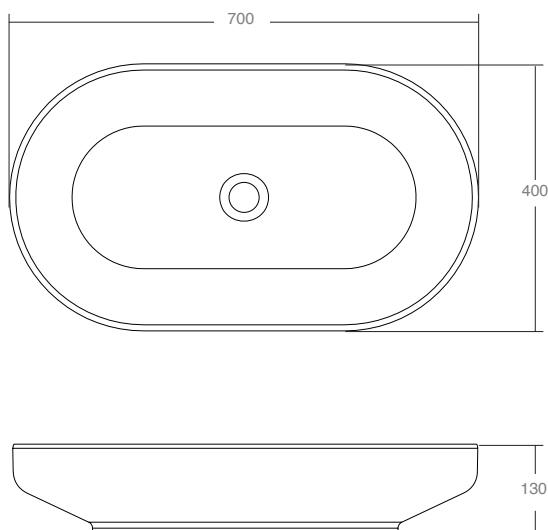

OMVIVO°

VENICE 700

The Venice 700 stadium counter-top basin is an elegant sculptural piece with smooth flowing lines and is the ultimate statement for the classic contemporary bathroom. Manufactured from solid surface it has a smooth matt finish that is exceptionally hard wearing and durable. Venice 700 is designed to be bench mounted and perfectly suit the Venice furniture. It is supplied with a polished chrome pop up plug and waste. In Australia, the Venice collection is available exclusively through Reece Bathrooms.

Dimensions

Width: 700mm
 Depth: 400mm
 Height: 130mm

Features

Colour:	White
Material:	Solid surface
Soft-skin Available:	Yes
Finish:	Matt
Overflow:	No
Tap Holes:	0
Waste Size:	32mm
Waste Supplied:	Yes
Weight:	7.5 kg
Capacity:	18 litres
Options:	Solid surface white waste cap