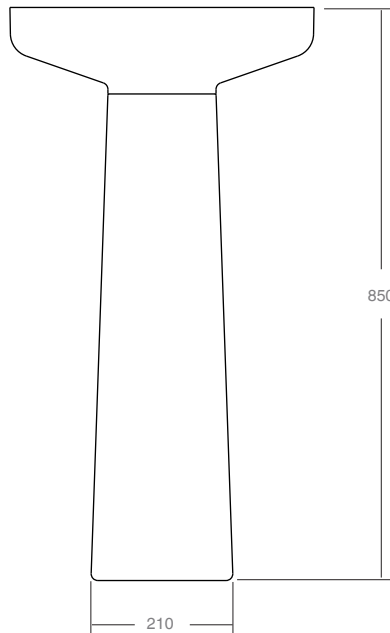

OMVIVO°

VENICE 450 PEDESTAL

The Venice 450 pedestal basin is an elegant sculptural piece with smooth flowing lines and is the ultimate statement for the classic contemporary bathroom. Manufactured from solid surface it has a smooth matt finish that is exceptionally hard wearing and durable. It is supplied with a polished chrome pop up plug and waste. In Australia, the Venice collection is available exclusively through Reece Bathrooms.

Dimensions

Width: 450mm
 Depth: 450mm
 Height: 850mm

Features

Colour:	White
Material:	Solid surface
Softskin Available:	Yes
Finish:	Matt
Overflow:	No
Tap Holes:	0
Waste Size:	32mm
Waste Supplied:	Yes
Weight:	15 kg
Capacity:	10 litres
Options:	Solid surface white waste cap