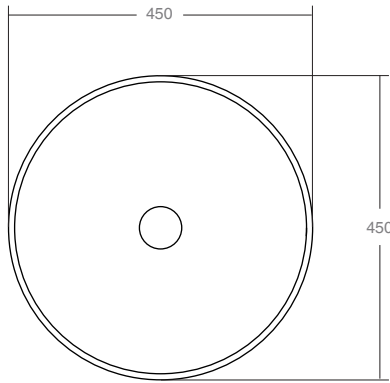

OMVIVO°

VENICE 450 PEDESTAL

The Venice 450 pedestal basin is an elegant sculptural piece with smooth flowing lines and is the ultimate statement for the classic contemporary bathroom. Manufactured from solid surface it has a smooth matt finish that is exceptionally hard wearing and durable. It is supplied with a polished chrome pop up plug and waste. In Australia, the Venice collection is available exclusively through Reece Bathrooms.

Dimensions

Width: 450mm
 Depth: 450mm
 Height: 850mm

Features

Colour:	White
Material:	Solid surface
Softskin Available:	Yes
Finish:	Matt
Overflow:	No
Tap Holes:	0
Waste Size:	32mm
Waste Supplied:	Yes
Weight:	15 kg
Capacity:	10 litres
Options:	Solid surface white waste cap