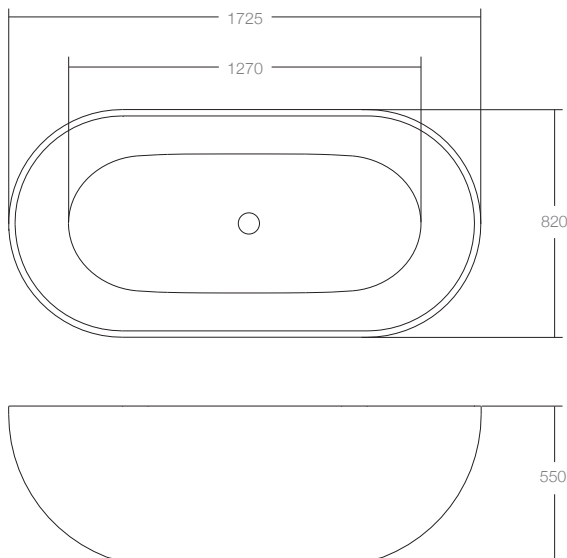

Designed to perfectly partner the Villa 430, 550 and 600 basins the Villa bath is a classic sculptural piece with smooth flowing lines which will give your bathroom a contemporary luxurious feel. Taking inspiration from exotic locations around the globe, Villa evokes a tranquil, refined sentiment.

Enhancing the bath's appeal is its depth, which allows users to soak in ultimate relaxation.

Created from solid surface, the gorgeous Villa bath has an overflow for peace of mind and is supplied with a solid surface coated plug and pop up waste.

Dimensions

Width: 1725mm
 Depth: 820mm
 Height: 550mm

Features

Colour: White Haven, Cove Grey
 Material: Solid Surface
 Softskin Available: No
 Finish: Matt
 Overflow: Yes
 Waste Size: 40mm
 Waste Supplied: Yes - with matching solid surface plug
 Weight: 200 kg
 Capacity: 380 liters