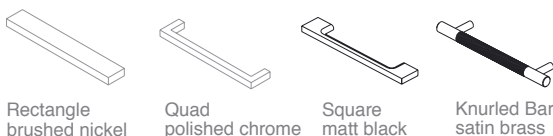

The Neo 1000 cabinet is designed to be wall mounted and features sleek drawers with soft close mechanisms and an internal adjustable shelf offering ample storage. It is available in four finishes and has brushed nickel, polished chrome, matt black and satin brass handles to choose from.

**Features**

Finishes:

Internal drawer finish:

Material:

Laminate and Thermofoil

Handle options:

Handle positions: Left, right or centre of each drawer