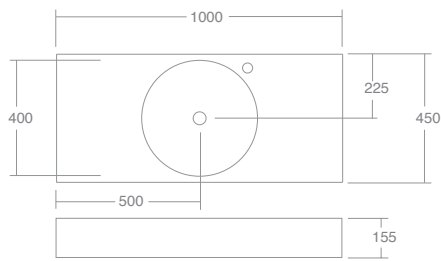

The Neo 1000 cabinet is designed to be wall mounted and features sleek drawers with soft close mechanisms and an internal adjustable shelf offering ample storage. It is available in four finishes and has brushed nickel, polished chrome, matt black and satin brass handles to choose from.

In Australia, the Neo range is available exclusively through Reece Bathrooms.

**Neo 1000 centred basin**

**Neo 1000 offset basin**

**Dimensions**

Width: 1000mm  
 Depth: 450mm  
 Height: 500mm

**Cleaning**