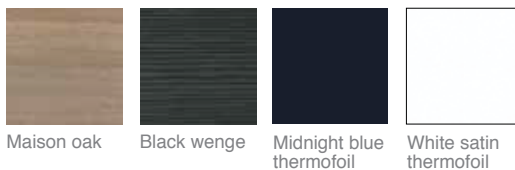

Features

Finishes:

Internal drawer finish:

Material:

Laminate and Thermofoil

Handle options: