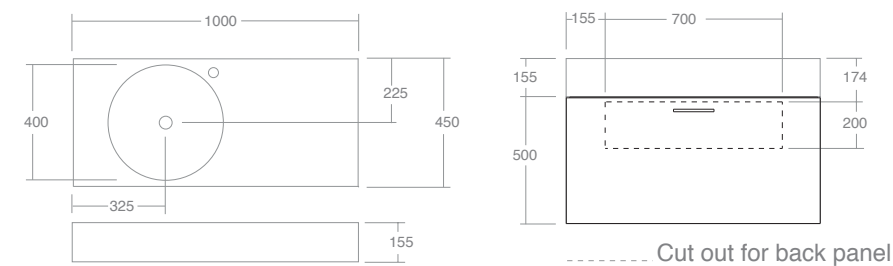

The Neo 1000 cabinet is an exclusive, uncomplicated design to be partnered specifically with the Neo 1000 offset and centred basins. The clean and functional Neo 1000 cabinet will suit a wide variety of environments from traditional to modern spaces.

The Neo 1000 cabinet is designed to be wall mounted and features sleek drawers with soft close mechanisms and an internal adjustable shelf offering ample storage. It is available in four finishes and has brushed nickel, polished chrome, matt black and satin brass handles to choose from.

In Australia, the Neo range is available exclusively through Reece Bathrooms.

**Neo 1000 centred basin**

**Neo 1000 offset basin**

**Dimensions**

Width: 1000mm  
 Depth: 450mm  
 Height: 500mm

**Cleaning**