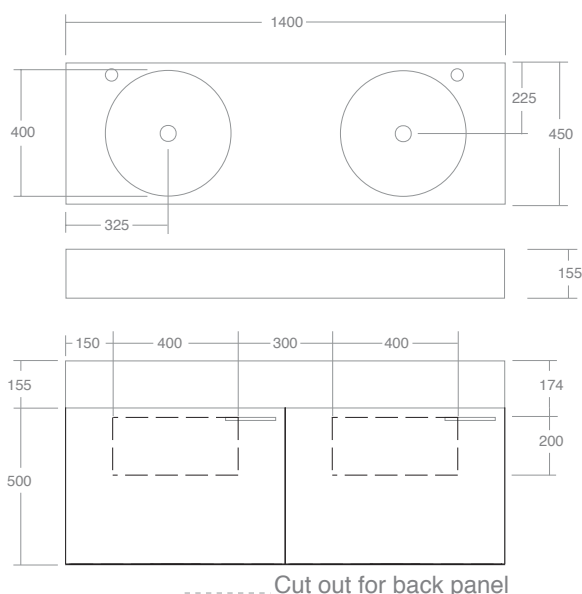

In Australia, the Neo range is available exclusively through Reece Bathrooms.

Dimensions

Width: 1400mm

Depth: 450mm

Height: 500mm

Features

Finishes:

Maison oak