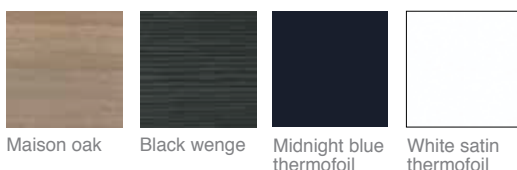

The Neo Slimline 700 cabinet is designed to be wall mounted and features a soft close drawer. It is available in four high quality finishes and has brushed nickel, polished chrome, matt black and satin brass handles to choose from.

## Features

Finishes:

Internal drawer finish:

Material:

Laminate and Thermofoil

Handle options:

Handle positions: Left, right or centre of each drawer