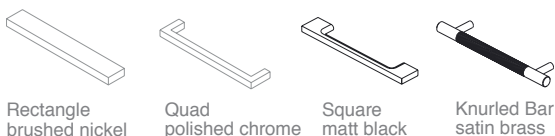

The Neo Slimline 700 cabinet is designed to be wall mounted and features a soft close drawer. It is available in four high quality finishes and has brushed nickel, polished chrome, matt black and satin brass handles to choose from.

## Features

Finishes:

Internal drawer finish:

Material:

Laminate and Thermofoil

Handle options:

Handle positions: Left, right or centre of each drawer