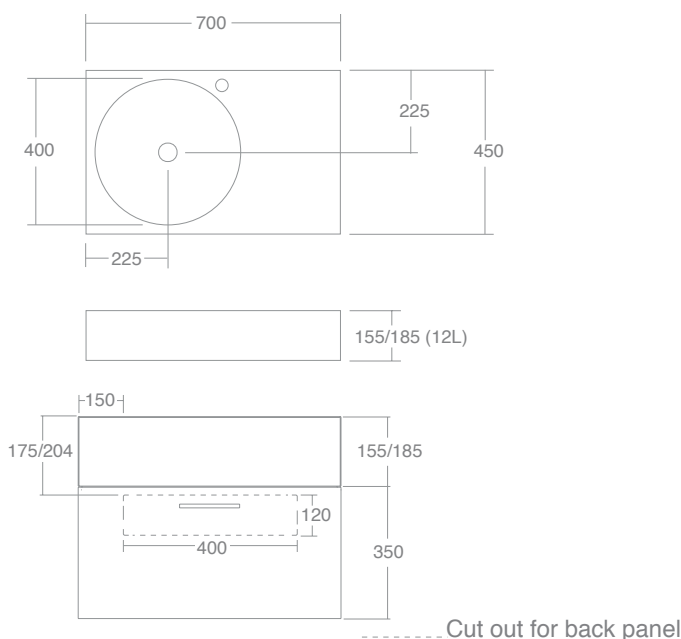

The Neo Slimline 700 cabinet compliments the existing Neo 700 basins and has the flexibility to cater for small through to large family bathrooms. With sophisticated yet uncomplicated design, Neo Slimline is the ideal way to add storage into a bathroom while keeping the look unobtrusive, clean and modern.

The Neo Slimline 700 cabinet is designed to be wall mounted and features a soft close drawer. It is available in four high quality finishes and has brushed nickel, polished chrome, matt black and satin brass handles to choose from.

## Dimensions

Width: 700mm  
Depth: 450mm  
Height: 350mm