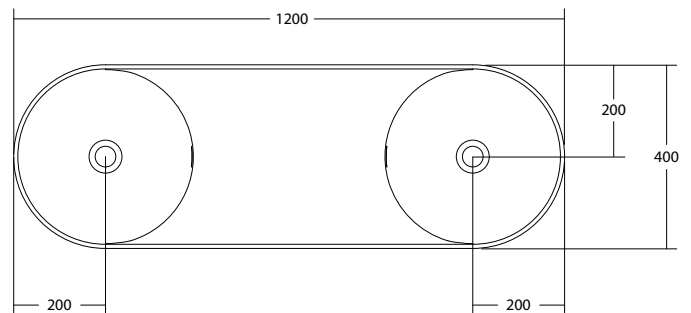

Softskin Finish:

Available
Refer to Softskin Finishes document

Dimensions:

1200mm x 400mm x 180mm

Material:

Solid surface

Overflow:

Yes

Tap Holes:

0 or 2

Waste Size:

32mm

Waste Supplied:

Yes - 32/40mm - with chrome pop-up waste
(white solid surface cap option available)

Weight:

25.6kg

Bowl Capacity:

9.2L x 2

Dimensions are shown in millimetres. Due to the handcrafted nature of Omvivo products measurements are subject to a +/- 5mm manufacturing tolerance.